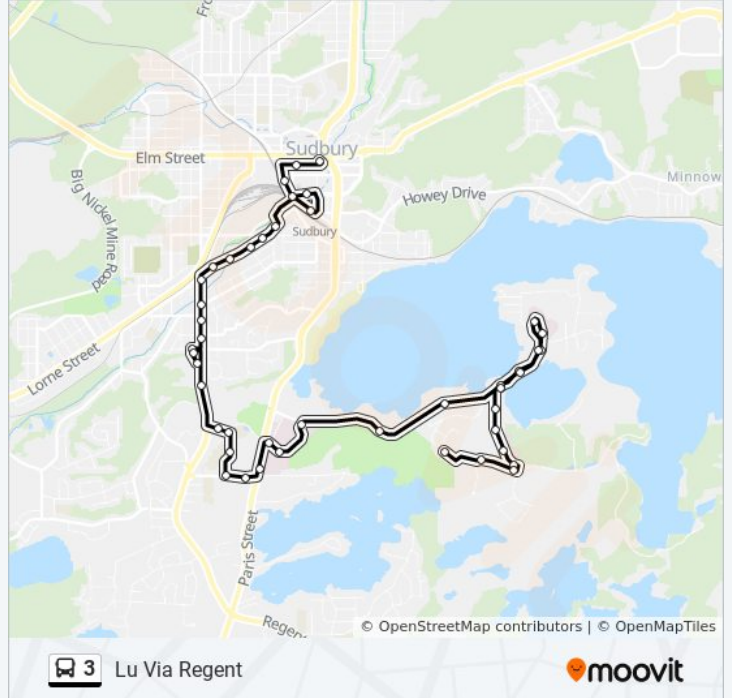

3 bus Info

Direction: Lu Via Regent

Stops: 45

Trip Duration: 31 min

Line Summary:

Walford

Travelodge

Paris & Walford

Sudbury And District Health Unit

Hospital South

Science North

387 Ramsey Lake

Willet Green Miller

Southbay

1100 Ramsey Lake

Kirkwood

Ruth Macmillan

Kirkwood Place

Ramsey Lake

1100 Ramsey Lake

Southbay

Hospice

L.U Parking Lot 15

St. Joseph Continuing Care

St Joseph's Villa

Alphonse Raymond

Residence

University

Direction: Lu Via Regent To Downtown

31 stops

[VIEW LINE SCHEDULE](#)

University