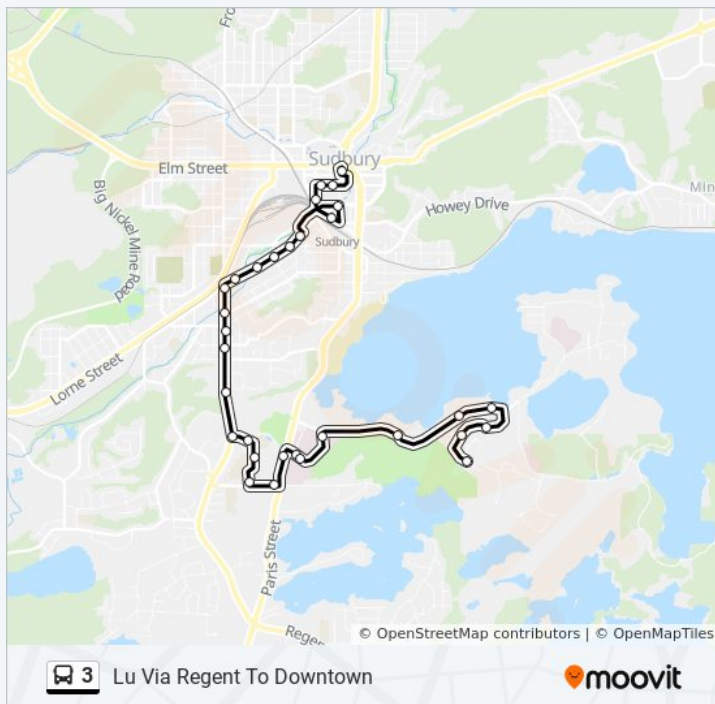

St Joseph's Villa

Alphonse Raymond

Residence

University

Direction: Lu Via Regent To Downtown

31 stops

[VIEW LINE SCHEDULE](#)

University

Transit Terminal

3 bus Info

Direction: Lu Via Regent To Downtown

Stops: 31

Trip Duration: 21 min

Line Summary:

3 bus time schedules and route maps are available in an offline PDF at moovitapp.com. Use the [Moovit App](#) to see live bus times, train schedule or subway schedule, and step-by-step directions for all public transit in Greater Sudbury.