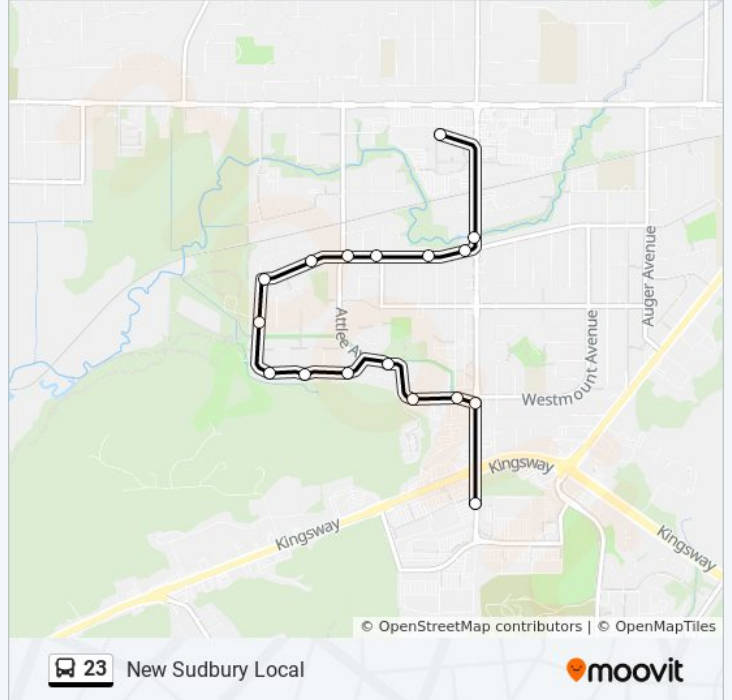

## New Sudbury Local

Get The App

The 23 bus line (New Sudbury Local) has 2 routes. For regular weekdays, their operation hours are:  
 (1) New Sudbury Local To Marcus: 09:35 - 15:35(2) New Sudury Local To New Sudbury Centre: 09:45 - 15:47  
 Use the Moovit App to find the closest 23 bus station near you and find out when is the next 23 bus arriving.

### Direction: New Sudbury Local To Marcus

17 stops

[VIEW LINE SCHEDULE](#)

- New Sudbury Transit Hub
- Hawthorne
- Hawthorne
- Afton
- Downland
- Attlee
- 1071 Hawthorne
- Beatrice
- Soloy
- Cumberland
- Manchester
- Stonegate
- 559 Attlee
- Westmount
- William
- Westmount
- Costco

### 23 bus Time Schedule

New Sudbury Local To Marcus Route Timetable:

Sunday	09:05 - 17:05
Monday	09:35 - 15:35
Tuesday	09:35 - 15:35
Wednesday	09:35 - 15:35
Thursday	09:35 - 15:35
Friday	09:35 - 15:35
Saturday	09:05 - 17:05

### 23 bus Info

**Direction:** New Sudbury Local To Marcus

**Stops:** 17

**Trip Duration:** 11 min

**Line Summary:**

**Direction: New Sudury Local To New Sudbury Centre**

19 stops

[VIEW LINE SCHEDULE](#)