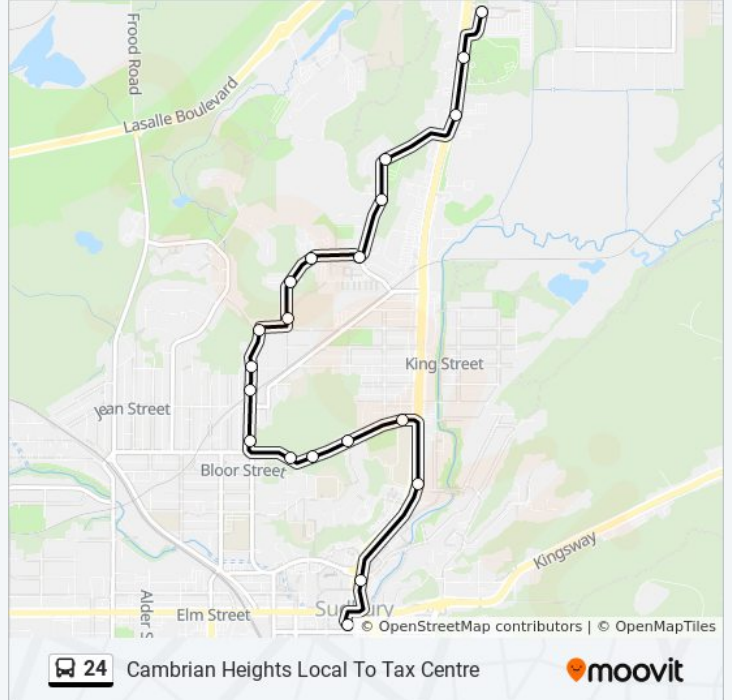

### Direction: Cambrian Heights Local To Tax Centre

20 stops

[VIEW LINE SCHEDULE](#)

- Transit Terminal
- Louis
- Leslie
- Kathleen
- Brebeuf
- 224 Kathleen
- 276 Kathleen
- Melvin
- Mabel
- Ethel
- Dell
- Queen Elizabeth II
- Lighthouse Homes
- Balmoral
- Cambrian
- 862 Cambrian
- Cambrian Heights
- Newgate
- Pioneer Manor
- 1050 Notre Dame

### 24 bus Time Schedule

Cambrian Heights Local To Tax Centre Route  
Timetable:

Sunday	7:00 AM - 11:00 PM
Monday	7:15 AM - 11:15 PM
Tuesday	6:30 AM - 11:50 PM
Wednesday	6:30 AM - 11:50 PM
Thursday	6:30 AM - 11:50 PM
Friday	6:30 AM - 11:50 PM
Saturday	7:00 AM - 11:00 PM

### 24 bus Info

**Direction:** Cambrian Heights Local To Tax Centre

**Stops:** 20

**Trip Duration:** 15 min

**Line Summary:**

### Direction: Cambrian Heights To Downtown

13 stops

[VIEW LINE SCHEDULE](#)

1050 Notre Dame

Pioneer Manor

Patie

Cambrian Heights

875 Notre Dame