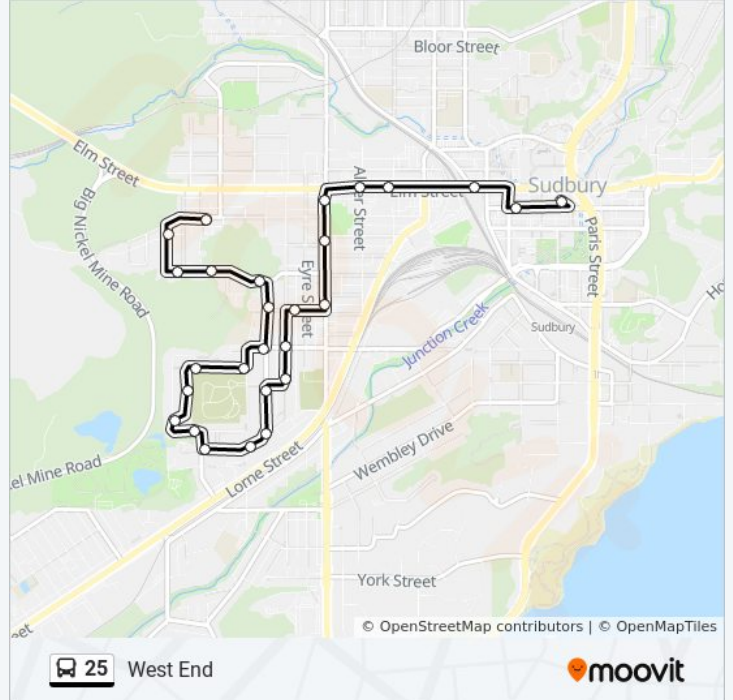

West End

[View In Website Mode](#)

The 25 bus line (West End) has 2 routes. For regular weekdays, their operation hours are:
 (1) West End Local To Brodie: 6:30 AM - 11:55 PM(2) West End Local To Downtown: 12:12 AM - 10:47 PM
 Use the Moovit App to find the closest 25 bus station near you and find out when is the next 25 bus arriving.

Direction: West End Local To Brodie
 27 stops
[VIEW LINE SCHEDULE](#)

- Transit Terminal
- Durham
- Elm & Frood
- Elm & Hartman
- Elm & Alder
- Regent
- 91 Regent
- 227 Regent
- Isabel & Whitaker
- Whitaker & Douglas
- Whitaker & Arnley
- Albinson & Arnley
- Albinson & Haig
- Haig & Buchanan
- Haig & Byng
- Buchanan
- Sandra
- Westview
- Willard
- Horobin
- Douglas & Albinson
- Isabel

25 bus Time Schedule

West End Local To Brodie Route Timetable:

Sunday	6:30 AM - 11:30 PM
Monday	7:15 AM - 11:15 PM
Tuesday	6:30 AM - 11:55 PM
Wednesday	6:30 AM - 11:55 PM
Thursday	6:30 AM - 11:55 PM
Friday	6:30 AM - 11:55 PM
Saturday	6:30 AM - 11:30 PM

25 bus Info

Direction: West End Local To Brodie
Stops: 27
Trip Duration: 17 min
Line Summary:

Victoria
 Baikie
 Gilman
 Gilman & Spruce
 Brodie

Direction: West End Local To Downtown

11 stops

[VIEW LINE SCHEDULE](#)