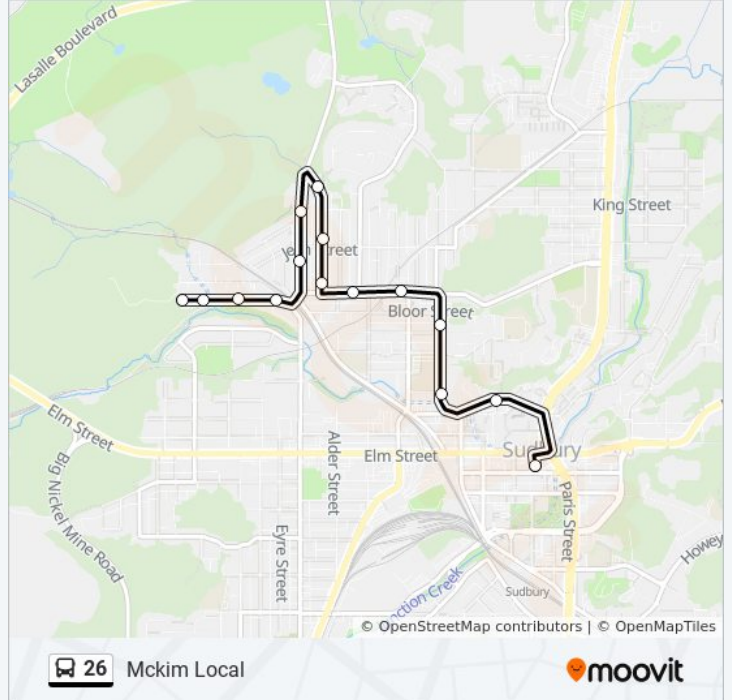

 26

Mckim Local

[View In Website Mode](#)

The 26 bus line (Mckim Local) has 2 routes. For regular weekdays, their operation hours are:

(1) Mckim Local: 6:00 AM - 11:00 PM (2) Mckim Local To Downtown: 6:12 AM - 11:12 PM

Use the Moovit App to find the closest 26 bus station near you and find out when is the next 26 bus arriving.

Direction: Mckim Local

15 stops

[VIEW LINE SCHEDULE](#)

Transit Terminal
Xavier
Davidson
252 Mackenzie
Kathleen
Kathleen & Burton
332 Montague
424 Montague
Frood
475 Frood
375 Frood
Mckim
Mckim & Erie
511 Mckim
Mckim & Granite

26 bus Info

Direction: Mckim Local

Stops: 15

Trip Duration: 12 min

Line Summary:

Direction: Mckim Local To Downtown

21 stops

[VIEW LINE SCHEDULE](#)

26 bus Info

Direction: Mckim Local To Downtown

Stops: 21

Trip Duration: 14 min

Line Summary:

Larch Medical Centre

St Andrews Place

Transit Terminal