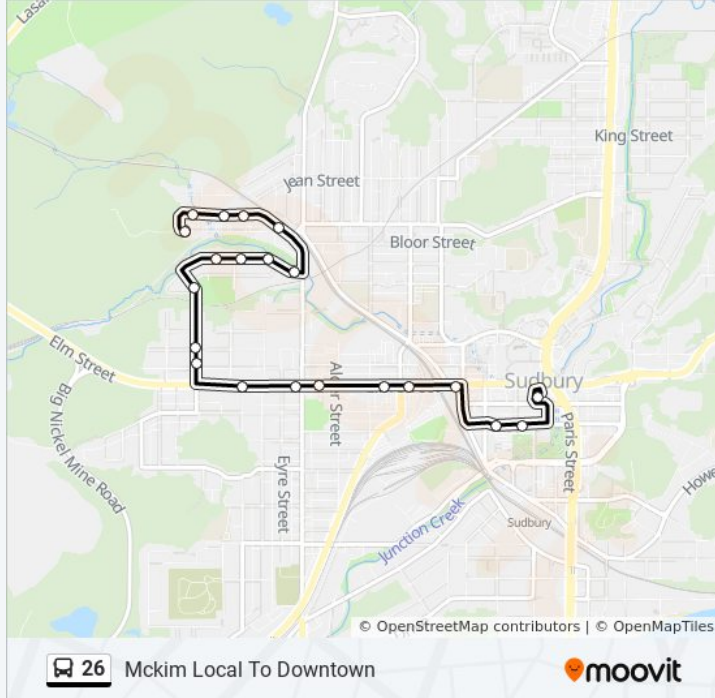

26 bus Info

Direction: Mckim Local

Stops: 15

Trip Duration: 12 min

Line Summary:

Direction: Mckim Local To Downtown

21 stops

[VIEW LINE SCHEDULE](#)

26 bus Info

Direction: Mckim Local To Downtown

Stops: 21

Trip Duration: 14 min

Line Summary:

Larch Medical Centre

St Andrews Place

Transit Terminal