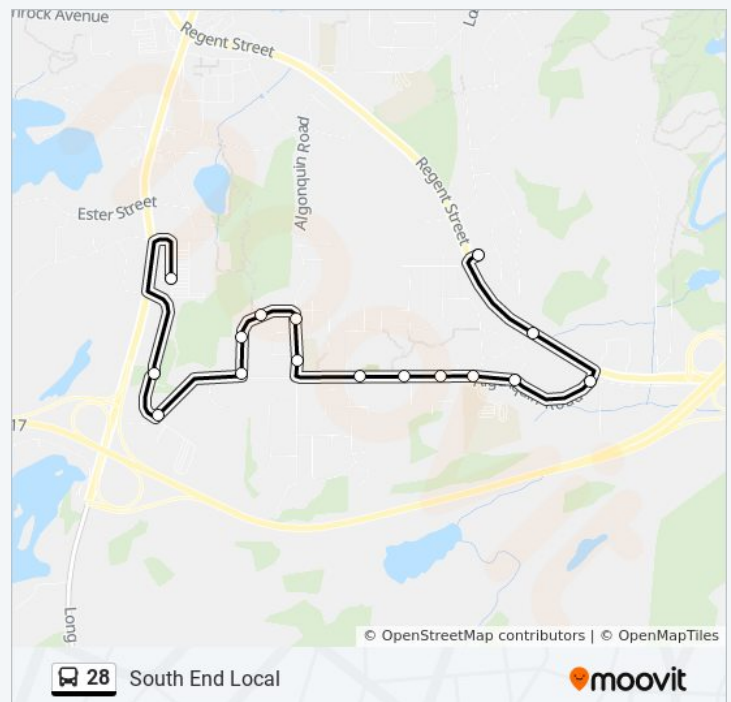

28 bus Info
Direction: South End To Cam
Stops: 26
Trip Duration: 15 min
Line Summary:

[28 bus Line Map](#)

Muriel

2165 Muriel

2205 Louisa

Cam & Hwy 69

Direction: South End To South End Hub

16 stops

[VIEW LINE SCHEDULE](#)

Cam & Hwy 69

Access

Herold

Culver

St Benedict

Pebelhill Place

Maurice

South End Transit Hub

28 bus Time Schedule

South End To South End Hub Route Timetable:

Sunday	12:05 AM - 11:05 PM
Monday	12:05 AM - 11:45 PM
Tuesday	6:21 AM - 11:20 PM
Wednesday	6:21 AM - 11:20 PM
Thursday	6:21 AM - 11:20 PM
Friday	6:21 AM - 11:20 PM
Saturday	8:05 AM - 11:05 PM

28 bus Info

Direction: South End To South End Hub

Stops: 16

Trip Duration: 10 min

Line Summary:

subway schedule, and step-by-step directions for all public transit in Greater Sudbury.

[About Moovit](#) · [MaaS Solutions](#) · [Supported Countries](#) · [Mooviter Community](#)