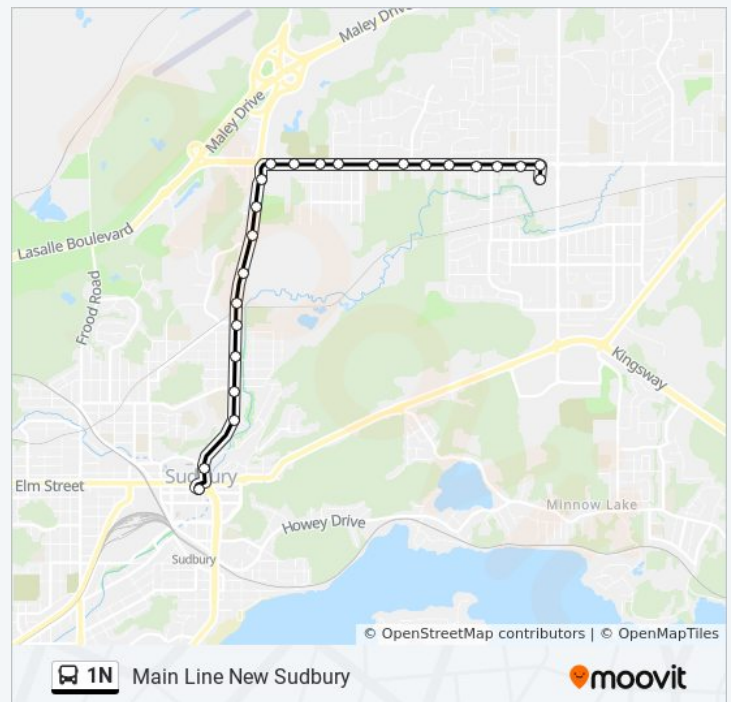

Ste Anne
Rainbow Centre
Transit Terminal

Direction: Main Line To New Sudbury

24 stops

[VIEW LINE SCHEDULE](#)

Transit Terminal
Louis
Leslie
Kathleen
Notre Dame & King
Wilma
Notre Dame Square
764 Notre Dame
Newgate
Pioneer Manor
1050 Notre Dame
Lasalle
Child & Family Centre
Somers
Sunnybrae
Rideau
Montrose
Villa Cellino
Arthur
Carmen
Attlee
Wal Mart
New Sudbury Centre
New Sudbury Transit Hub

1N bus Time Schedule

Main Line To New Sudbury Route Timetable:

Sunday	07:15 - 23:45
Monday	07:15 - 23:15
Tuesday	06:15 - 23:45
Wednesday	06:15 - 23:45
Thursday	06:15 - 23:45
Friday	06:15 - 23:45
Saturday	07:15 - 23:45

1N bus Info

Direction: Main Line To New Sudbury

Stops: 24

Trip Duration: 16 min

Line Summary: