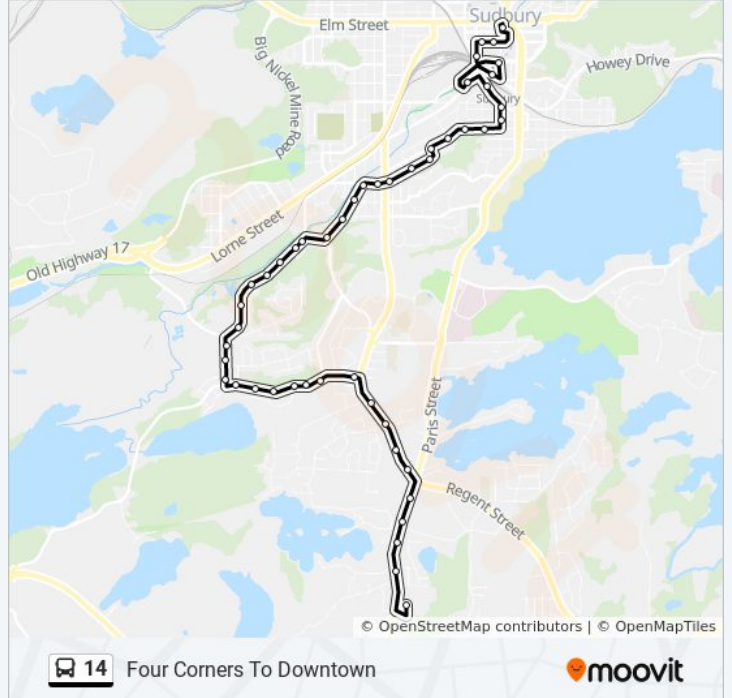

Direction: Four Corners To Downtown

48 stops

[VIEW LINE SCHEDULE](#)

- South End Transit Hub
- Ester
- Long Lake & Alice
- Long Lake
- Shoppers Drug Mart
- Independent Grocer
- Time Square
- Caswell
- Arnold
- Bouchard & Regent
- Bouchard & Southview
- 1542 Southview
- Cranbrook
- 1673 Southview
- 1747 Southview
- Stephen
- Kelly Lake
- Kelly Lk. & Robinson
- 1446 Kelly Lake
- Corsi Hill
- Zinc
- 120 Copper

14 bus Info

Direction: Four Corners To Downtown

Stops: 48

Trip Duration: 27 min

Line Summary:

- 101 Copper
- 62 Copper
- Laurentian
- Martindale
- Charlotte
- Bank
- Struthers
- McLeod
- Griffith
- Hyland
- Wellington
- Killarney
- Wembley
- Winchester
- Homewood
- St. Nicholas
- Marion & Edmund
- Worthington
- O'Connor
- Broadway
- Sudbury Arena
- Sudbury Arena
- Ymca
- Larch Medical Centre
- St Andrews Place
- Transit Terminal

Direction: Four Corners To South End

46 stops

[VIEW LINE SCHEDULE](#)

- Transit Terminal
- St Andrews Place
- Tom Davies Square

14 bus Time Schedule

Four Corners To South End Route Timetable:

Sunday	7:15 AM - 11:15 PM
Monday	7:15 AM - 11:15 PM
Tuesday	6:15 AM - 11:55 PM
Wednesday	6:15 AM - 11:55 PM

Thursday	6:15 AM - 11:55 PM
Friday	6:15 AM - 11:55 PM
Saturday	7:15 AM - 11:15 PM

14 bus Info

Direction: Four Corners To South End

Stops: 46

Trip Duration: 24 min

Line Summary:

Bouchard & Regent

Arnold