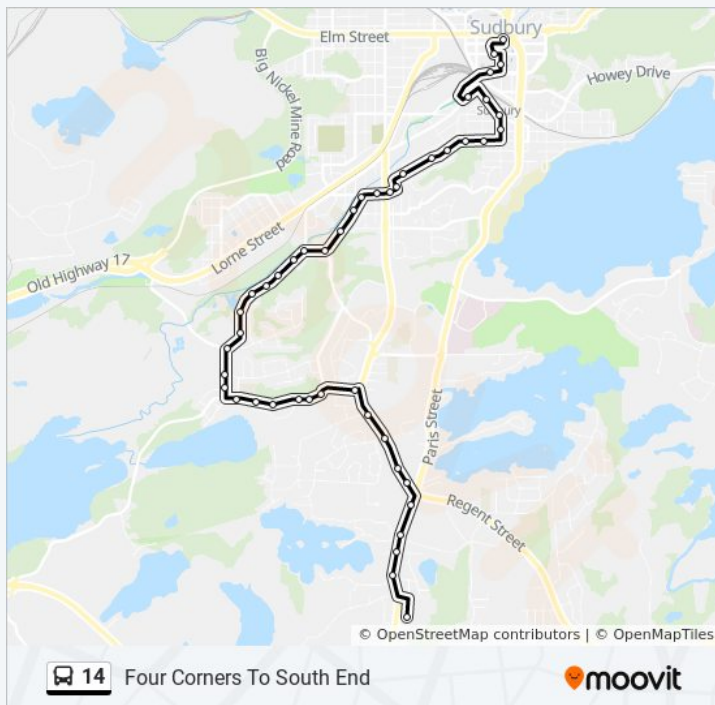

Direction: Four Corners To Downtown

48 stops

[VIEW LINE SCHEDULE](#)

- South End Transit Hub
- Ester
- Long Lake & Alice
- Long Lake
- Shoppers Drug Mart
- Independent Grocer
- Time Square
- Caswell
- Arnold
- Bouchard & Regent
- Bouchard & Southview
- 1542 Southview
- Cranbrook
- 1673 Southview
- 1747 Southview
- Stephen
- Kelly Lake
- Kelly Lk. & Robinson
- 1446 Kelly Lake
- Corsi Hill
- Zinc
- 120 Copper

Direction: Four Corners To South End

46 stops

[VIEW LINE SCHEDULE](#)

- Transit Terminal
- St Andrews Place
- Tom Davies Square

14 bus Time Schedule

Four Corners To South End Route Timetable:

Sunday	7:15 AM - 11:15 PM
Monday	7:15 AM - 11:15 PM
Tuesday	6:15 AM - 11:55 PM
Wednesday	6:15 AM - 11:55 PM

Thursday	6:15 AM - 11:55 PM
Friday	6:15 AM - 11:55 PM
Saturday	7:15 AM - 11:15 PM

14 bus Info

Direction: Four Corners To South End

Stops: 46

Trip Duration: 24 min

Line Summary:

Bouchard & Regent

Arnold

Telstar

Regent Place

Food Basics

Shoppers Drug Mart

St. Charles Lake

Long Lake & Alice

Long Lake & Ester

South End Transit Hub