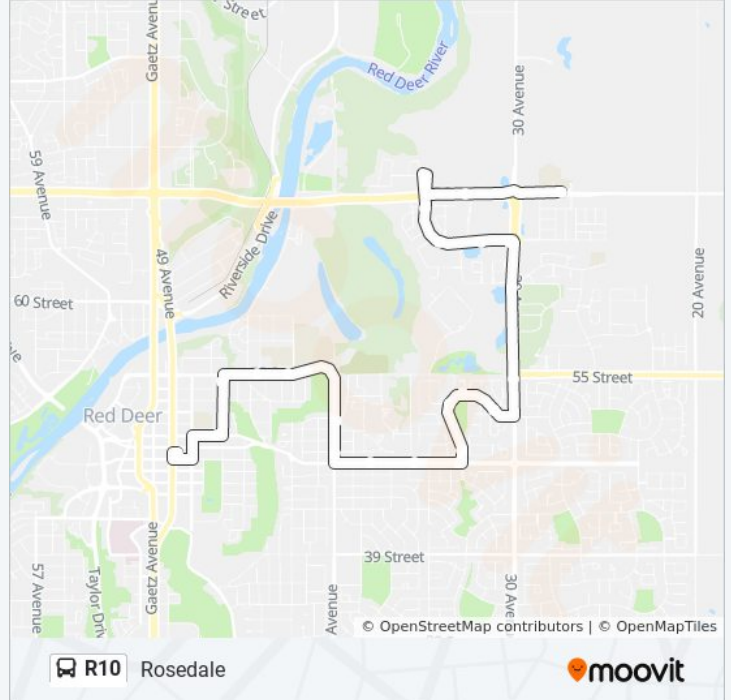

R10 bus Info

Direction: Rosedale
Stops: 37
Trip Duration: 28 min
Line Summary:

Reichley St @ Rideout Temp
 Wb Roland St @ Roberts Cr
 Eb Randolph St @ Ramsey Av
 Eb Raabis St @ Robison Cres
 Reinholt Av @ Robinson Cr
 Nb Thomlison Av @ 55 St
 Wb Teasdale Dr @ Tyson Cr
 Wb Teasdale Dr @ Truant Cr
 Nb Timberstone Wy @ Teasdale Dr
 Nb Timberstone Wy @ Tyner Gt
 Wb Timothy Dr @ Turner Cr
 Eb Timberlands Dr @ 30 Av
 Nb Thorburn Av @ Tillier St
 Nb Threfall Gt @ Townsend St
 Wb 67 St @ Threfall Gt

Direction: Rosedale

24 stops

[VIEW LINE SCHEDULE](#)

Wb 67 St @ Threfall Gt
 Wb 67 St @ 30 Av
 Nb Garden Gt @ Greenway St
 Sb Carrington Dr @ 67 St
 Eb Carrington Dr @ Cannaugt Cr
 Eb Carrington Dr @ Carleton Av
 Eb Carrington Dr @ Cody Place
 Sb 30 Av @ Carrington Dr
 Sb 30 Av @ Crossley St
 Sb 30 Av @ 55 St
 Wb Cornett Dr @ Cosgrove Cr
 Wb Cornett Dr @ Cosgrove Cl
 Sb Cornett Dr @ Cardinal Av
 Sb Cornett Dr @ Clark Cr

R10 bus Info

Direction: Rosedale

Stops: 24

Trip Duration: 23 min

Line Summary:

Wb 50 St @ Cornett Dr

Wb 50 St @ Michener Av

Wb 50 St @ 38 Av

Nb 40 Av @ 50a St

Nb 40 Av @ Michener Bend

Wb 55 St @ 42a Av

Wb 55 St @ 44 Av

Sb 47 Av @ 55 St

Wb Ross St @ 47 Av

49 Av @ 48 St Sorensen Stn

R10 bus time schedules and route maps are available in an offline PDF at moovitapp.com. Use the [Moovit App](#) to see live bus times, train schedule or subway schedule, and step-by-step directions for all public transit in Red Deer.