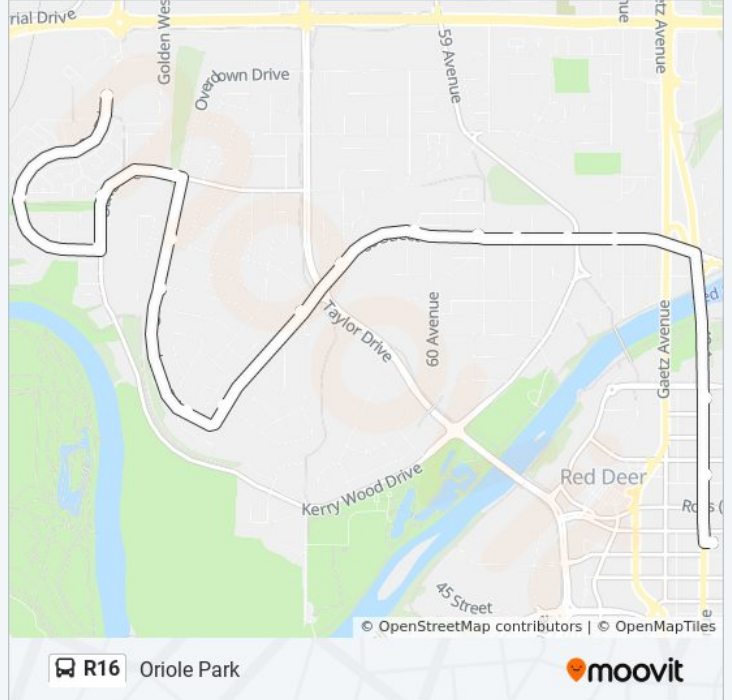

**Direction: Oriole Park**

10 stops

[VIEW LINE SCHEDULE](#)

Nb Orr Dr @ Ogilvie Cl

Eb 67 St @ 65 Av

Sb Taylor Dr @ Overdown Dr

Sb Taylor Dr @ Oliver St

Sb Taylor Dr @ Oak St

**R16 bus Info**

**Direction:** Oriole Park

**Stops:** 10

**Trip Duration:** 12 min

**Line Summary:**

**Direction: Oriole Park**

19 stops

[VIEW LINE SCHEDULE](#)

**R16 bus Time Schedule**

Oriole Park Route Timetable:

Sunday	08:45 - 19:45
Monday	05:15 - 19:45
Tuesday	05:15 - 19:45
Wednesday	05:15 - 19:45
Thursday	05:15 - 19:45
Friday	05:15 - 19:45
Saturday	05:15 - 19:45

**R16 bus Info**

**Direction:** Oriole Park

**Stops:** 19

**Trip Duration:** 14 min

**Line Summary:**

R16 bus time schedules and route maps are available in an offline PDF at [moovitapp.com](https://moovitapp.com). Use the [Moovit App](#) to see live bus times, train schedule or subway schedule, and step-by-step directions for all public transit in Red Deer.