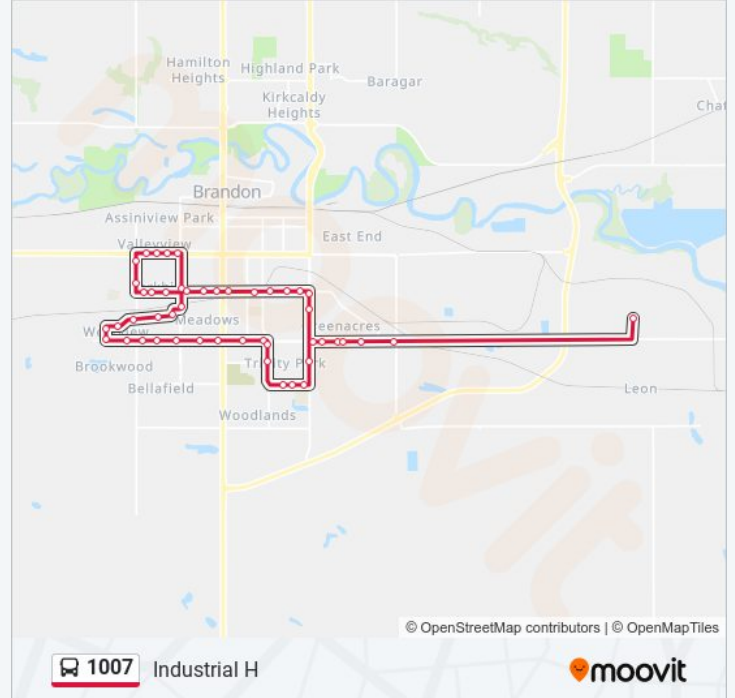

**1007 bus Info**

**Direction:** Richmond Avenue @ Elderwood Drive→Maple Leaf Foods

**Stops:** 48

**Trip Duration:** 42 min

**Line Summary:**

Willowdale Cres @ Cypress Blvd (Westridge)

Willowdale Cres @ Silver Birch Dr (E Of S Birch)

26th Street @ Brandon Avenue (East)

26th Street @ Park Avenue (East)

Victoria Avenue @ 26th Street

Victoria Avenue @ Mcdiarmid Drive (North Side)

Victoria Avenue @ Valleyview Cc

Victoria Avenue @ Noonan Drive

Park Avenue @ 17th Street (Playtime)

Park Avenue @ 12th Street

Park Avenue @ 9th Street (South)

Park Avenue @ 5th Street

Park Avenue @ 3rd Street

1st Street @ Park Avenue

1st Street @ Brandon Avenue

Richmond Avenue @ 1st Street

Richmond Avenue @ Percy Street

Civic Services Complex - South Side

Richmond Avenue E @ 17th St E (Pauls Hauling - S)

Maple Leaf Foods

1007 bus time schedules and route maps are available in an offline PDF at [moovitapp.com](https://moovitapp.com). Use the Moovit App to see live bus times, train schedule or subway schedule, and step-by-step directions for all public transit in Brandon.