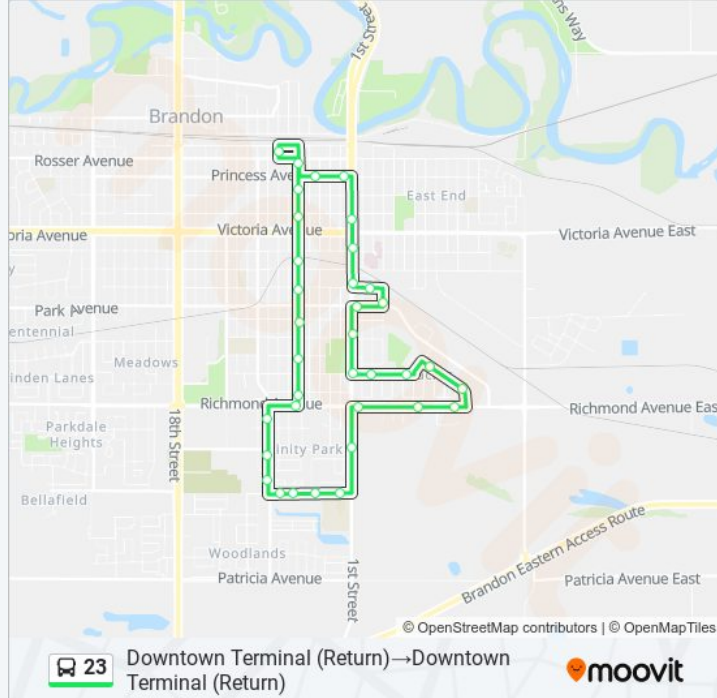

Use the Moovit App to find the closest 23 bus station near you and find out when is the next 23 bus arriving.

Direction: Downtown Terminal (Return)→Downtown Terminal (Return)
 36 stops
[VIEW LINE SCHEDULE](#)

23 bus Info
Direction: Downtown Terminal (Return)→Downtown Terminal (Return)
Stops: 36
Trip Duration: 30 min
Line Summary:

Civic Services Complex - South Side

Garwood Drive @ Hazelwood Drive

Garwood Drive @ Elderwood Cres

Queens Avenue @ Elderwood Drive

Queens Avenue @ Applewood Bay

Queen's Avenue E @ 1st Street

1st Street @ Madison Cres

Park Avenue @ 1st Street

Park Avenue @ Frederick Street

College Avenue @ Russell Street

1st Street @ College Avenue

1st Street @ Mctavish Avenue

1st Street @ Victoria Avenue

Princess Avenue @ 2nd Street

Princess Avenue @ 5th Street

Downtown Terminal (Return)

23 bus time schedules and route maps are available in an offline PDF at moovitapp.com. Use the Moovit App to see live bus times, train schedule or subway schedule, and step-by-step directions for all public transit in Brandon.