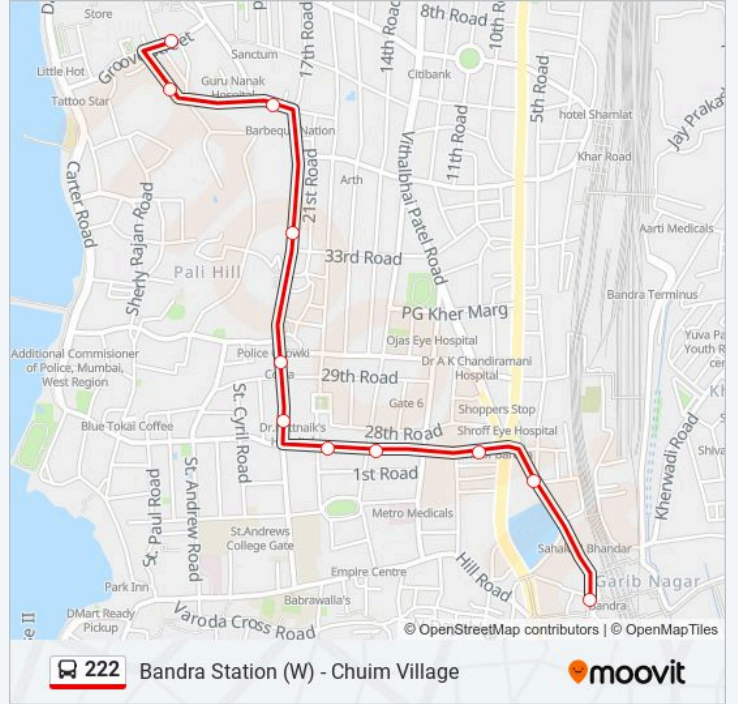

222 bus Time Schedule

Bandra Station (W) Route Timetable:

Sunday	06:15 - 22:15
Monday	06:15 - 22:15
Tuesday	06:15 - 22:15
Wednesday	06:15 - 22:15
Thursday	06:15 - 22:15
Friday	06:15 - 22:15
Saturday	06:15 - 22:15

222 bus Info

Direction: Bandra Station (W)

Stops: 10

Trip Duration: 15 min

Line Summary:

Direction: Chuim Village

11 stops

[VIEW LINE SCHEDULE](#)

- Bandra Station (W)
- Bandra Talao
- Bandra Talkies
- Moti Mahal
- Guru Nanak Road
- Hong Kong Bank (Pali Hill)
- Pali Market
- L.I.C Colony Bandra
- Dr.B.R Ambedkar Road
- Petit Girls School
- Chuim Village

222 bus Info

Direction: Chuim Village

Stops: 11

Trip Duration: 14 min

Line Summary:

222 bus time schedules and route maps are available in an offline PDF at moovitapp.com. Use the Moovit App to see live bus times, train schedule or subway schedule, and step-by-step directions for all public transit in Mumbai.