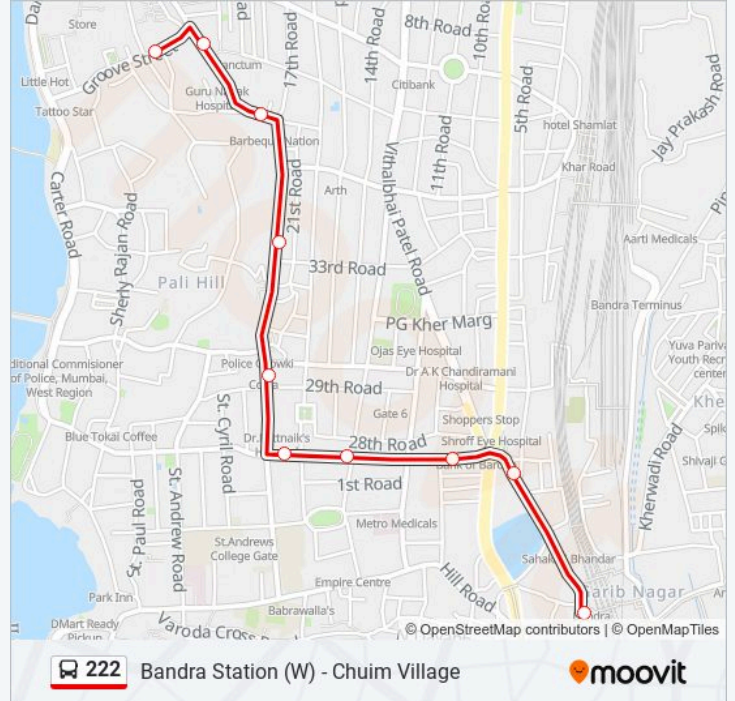

Direction: Bandra Station (W)

10 stops

[VIEW LINE SCHEDULE](#)

Chuim Village
Mama Hotel
Dr.B.R Ambedkar Road
L.I.C Colony Bandra
Pali Market
Hong Kong Bank
Moti Mahal
Bandra Talkies
Bandra Talao
Bandra Station (W)

222 bus Time Schedule

Bandra Station (W) Route Timetable:

Sunday	06:15 - 22:15
Monday	06:15 - 22:15
Tuesday	06:15 - 22:15
Wednesday	06:15 - 22:15
Thursday	06:15 - 22:15
Friday	06:15 - 22:15
Saturday	06:15 - 22:15

222 bus Info

Direction: Bandra Station (W)

Stops: 10

Trip Duration: 15 min

Line Summary:

Direction: Chuim Village

11 stops

[VIEW LINE SCHEDULE](#)

- Bandra Station (W)
- Bandra Talao
- Bandra Talkies
- Moti Mahal
- Guru Nanak Road
- Hong Kong Bank (Pali Hill)
- Pali Market
- L.I.C Colony Bandra
- Dr.B.R Ambedkar Road
- Petit Girls School
- Chuim Village