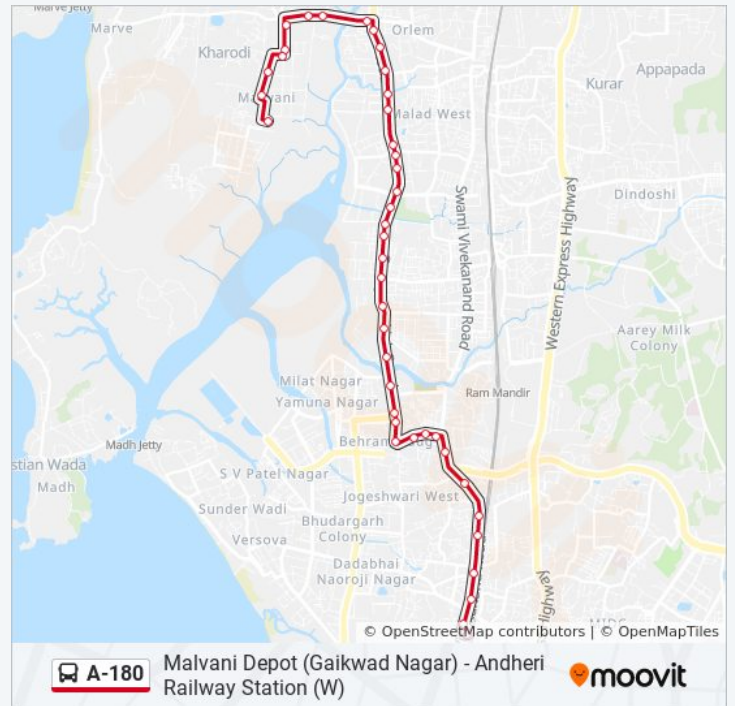

Aliabag

Mahatma Gandhi Vidyalaya

Behram Baug

Behram Baug

Anand Nagar

Goregaon Oshiwara Depot

Bhagatsingh Nagar

Shastri Nagar

Motilal Nagar No 2

Bangur Ngr Police Chowky / Post Office

Bangur Nagar

Inorbit Mall

Inorbit Mall

Vinay Industry (Subkuch Market)

Nirlon Society

Chincholi Bunder Road

Chincholi Bunder Junction

Malad Depot

D Mart Shopping Centre

Kach Pada

Evershine Nagar

Mith Chowky Malad

Girdhar Park

Asmita Jyoti

Township Municipal School

Fire Brigade / Kharodi Colony

Malvani Block No.5 Police Station

Malvani Block No.5 Police Station

Malvani Block No 6

Malvani Block No 7

Malvani Depot (Gaikwad Nagar)