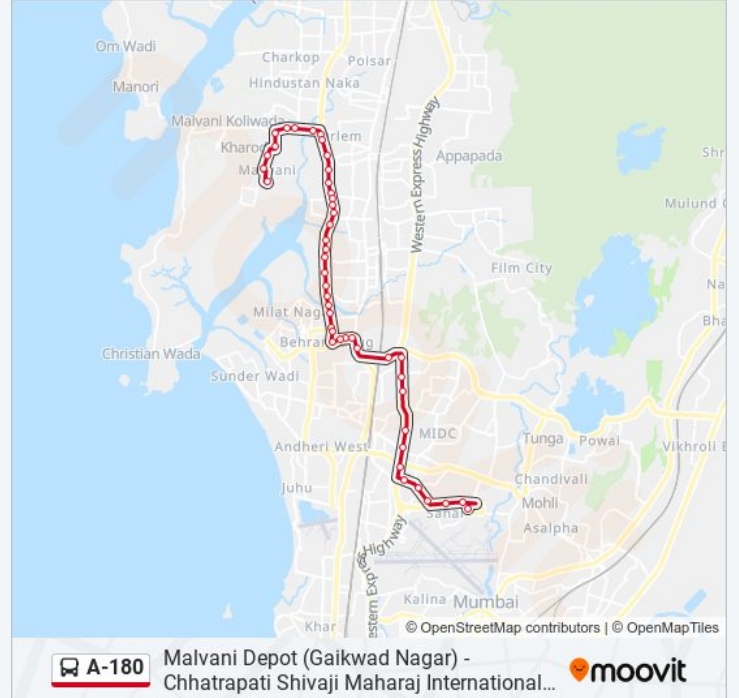

A-180 bus Info**Direction:** Chhatrapati Shivaji Maharaj International Airport (C.S.I.A.)**Stops:** 46**Trip Duration:** 47 min**Line Summary:**

Motilal Nagar No 2

Shastri Nagar

Bhagatsingh Nagar

Goregaon Oshiwara Depot

Parshi Wada

Chakala Cigarette Factory

Sahar P.& T.Colony No 1

Warehouse

Indian Oil

Chhatrapati Shivaji Maharaj International Airport
(C.S.M.I.A)

Direction: Malvani Depot (Gaikwad Nagar)

50 stops

A-180 bus Info

Direction: Malvani Depot (Gaikwad Nagar)

Stops: 50

Trip Duration: 44 min

Line Summary:

Nirlon Society

Chincholi Bunder Road

Chincholi Bunder Junction