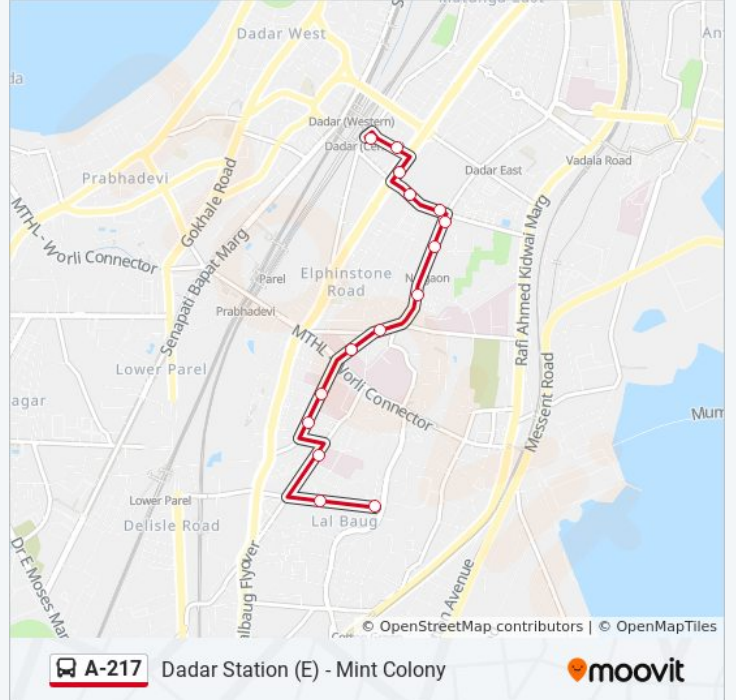

 A-217

Dadar Station (E) - Mint Colony

[View In Website Mode](#)

The A-217 bus line (Dadar Station (E) - Mint Colony) has 2 routes. For regular weekdays, their operation hours are:
(1) Dadar Station (E): 7:20 AM - 9:20 PM(2) Mint Colony: 7:00 AM - 9:00 PM
Use the Moovit App to find the closest A-217 bus station near you and find out when is the next A-217 bus arriving.

Direction: Dadar Station (E)

14 stops

[VIEW LINE SCHEDULE](#)

- Mint Colony
- Saibaba Road (Lalbaug)
- Mahatma Gandhi Hospital (Parel)
- Dr.Shirodkar High School
- K.E.M.Hospital
- Tata Hospital (Khanolkar Chowk)
- Bhoiwada / Mane Master Chowk
- Naigaon Police Colony
- Spring Mill
- Dadasaheb Sarfare Chowk
- Sharda Cinema
- Dadar Post Office
- Khodadad Circle (Pritam Hotel)
- Dadar Station (E)

A-217 bus Info

Direction: Dadar Station (E)

Stops: 14

Trip Duration: 12 min

Line Summary:

Direction: Mint Colony

15 stops

[VIEW LINE SCHEDULE](#)

A-217 bus Info

Direction: Mint Colony

Stops: 15

Trip Duration: 12 min

Line Summary:

A-217 bus time schedules and route maps are available in an offline PDF at moovitapp.com. Use the [Moovit App](#) to see live bus times, train schedule or subway schedule, and step-by-step directions for all public transit in Mumbai.