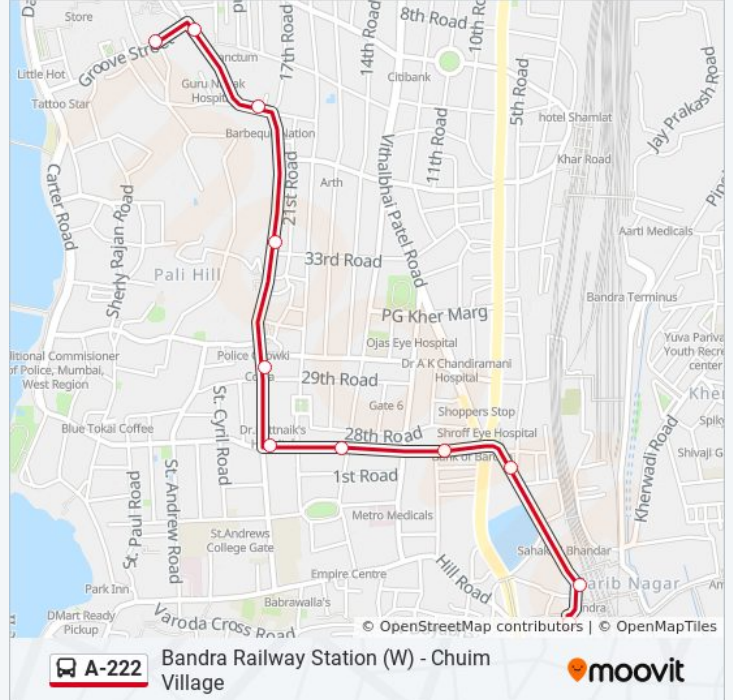

 A-222

Bandra Railway Station (W) - Chuim Village

[View In Website Mode](#)

The A-222 bus line (Bandra Railway Station (W) - Chuim Village) has 2 routes. For regular weekdays, their operation hours are:

(1) Bandra Railway Station (W): 6:15 AM - 10:15 PM(2) Chuim Village: 6:00 AM - 10:00 PM

Use the Moovit App to find the closest A-222 bus station near you and find out when is the next A-222 bus arriving.

Direction: Bandra Railway Station (W)

11 stops

[VIEW LINE SCHEDULE](#)

- Chuim Village
- Mama Hotel
- Dr. B.R. Ambedkar Road
- L.I.C.Colony Bandra
- Pali Market
- Guru Nanak Road
- Moti Mahal
- Bandra Talkies
- Bandra Talao
- Bandra Railway Station (W)
- Bandra Bus Station (W)

A-222 bus Time Schedule

Bandra Railway Station (W) Route Timetable:

Sunday	6:15 AM - 10:15 PM
Monday	6:15 AM - 10:15 PM
Tuesday	6:15 AM - 10:15 PM
Wednesday	6:15 AM - 10:15 PM
Thursday	6:15 AM - 10:15 PM
Friday	6:15 AM - 10:15 PM
Saturday	6:15 AM - 10:15 PM

A-222 bus Info

Direction: Bandra Railway Station (W)

Stops: 11

Trip Duration: 9 min

Line Summary:

Direction: Chuim Village

11 stops

[VIEW LINE SCHEDULE](#)