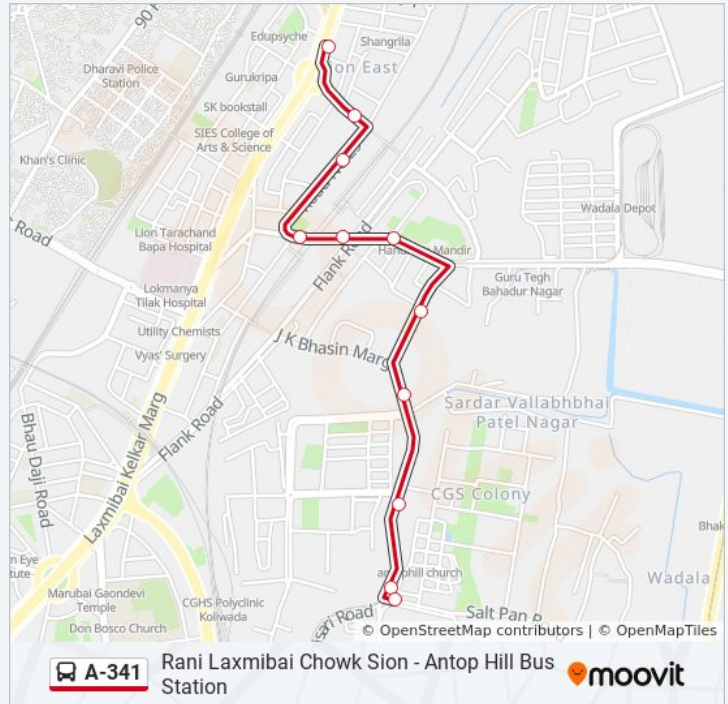

Kanenagar

C.G.S.Dispensary

Antop Hill Police Station

Antop Hill Church

Sardar Nagar No.4 (G.T.B.Nagar)

Rawli Camp

Karmaveer Dada Saheb Gaikwad Nagar

Guru Tegh Bahadur Nagar Railway Station

Sion Koliwada

Roopam Cinema (Rani Laxmibai Chowk Sion)

Rani Laxmibai Chowk Sion

Jain Society

Lokmanya Tilak Hospital (Sion)

Lokmanya Tilak Hospital (Sion)

Tilak Hospital

Kumbharwada

Matunga Labour Camp

Shahu Nagar (Dharavi)

Mahim Phatak

Dharavi Flyover / Mahim Flyover

Dharavi T Junction / Tapase Chowk

Dharavi Koliwada

Dharavi Depot

Maharashtra Nature Park / P.M.G.P. Colony

Naik Nagar

Maharashtra Vajan Kata

Kurla Level Crossing

Chunabhatti Phatak

Kurla Garden/Lions Park

Kurla Post Office

Gol Building

Anjanabai Nagar

Equinox Business Park

Friday

05:50 - 22:40

Saturday

05:50 - 22:40

A-341 bus Info

Direction: Goregaon Railway Station (E)

Stops: 75

Trip Duration: 67 min

Line Summary: