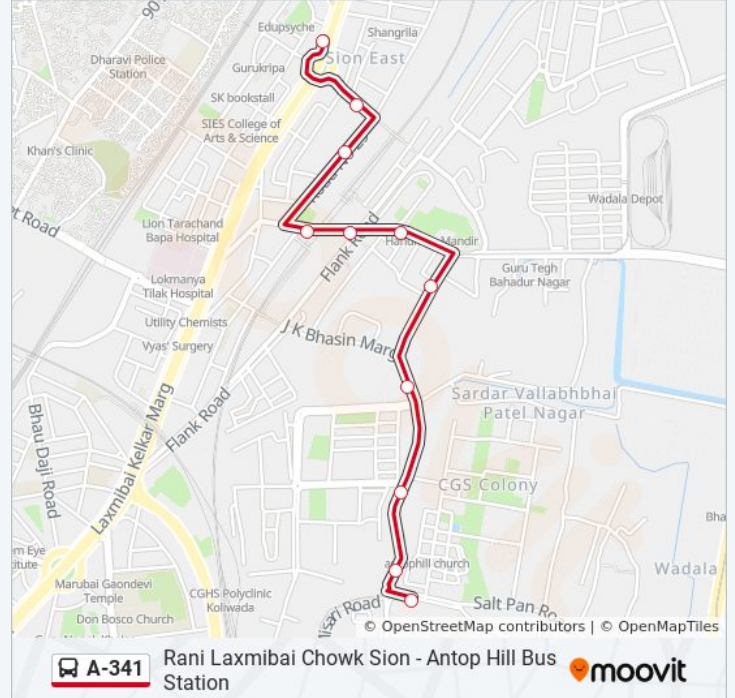

Vijay Nagar

Marol Maroshi Bus Station

Marol Maroshi

State Bank Of India Marol

Marol Gaon

Marol Bhavan

Marol Naka

Mittal Estate

Saki Naka Dr.Datta Samant Chowk

Dr.Datta Samant Chk ./ Saki Naka

Vijay Printing Press

Safed Pool

Jari Mari

Bail Bazar (Kurla-W)

Bail Bazar (Kurla-W)

Kamani

Kamani

State Bank (Kamani)

Sheetal Cinema

Old Agra Road

Kalpana Talkies

Kurla Depot

Kurla Depot

Equinox Business Park

Anjanabai Nagar

Gol Building

Kurla Post Office

Kurla Garden / Lions Park

Chunabhatti Phatak

Kurla Level Crossing

Maharashtra Vajan Kata

Naik Nagar

Maharashtra Nature Park / P.M.G.P. Colony