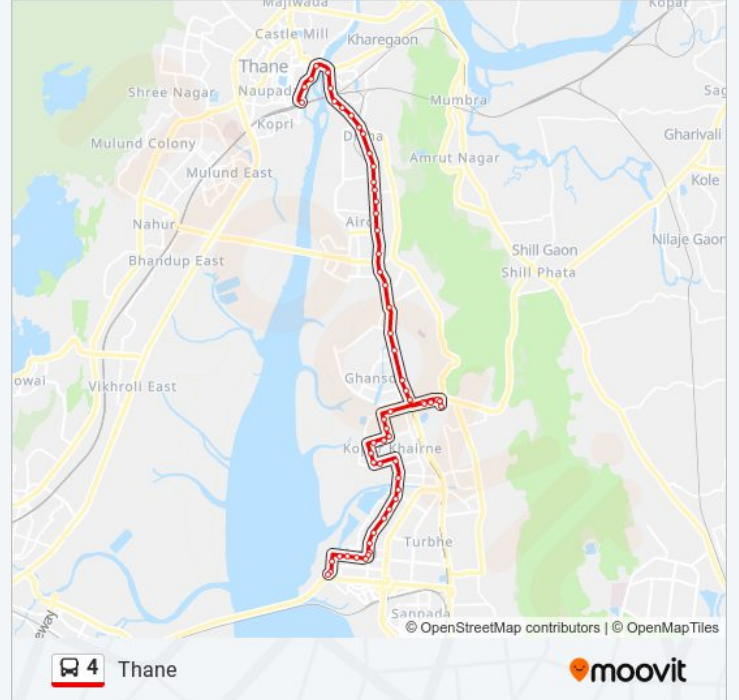

Koparkhairane Bus Station

Ranjan Devi Chowk

Kopar Khairane Sector 2/20

Terna Engineering College

Helan Kelar Society

M.B.P.Mahape (Millennium Business Park)

M.B.P.Mahape (Millennium Business Park)

M.B.P.Mahape (Millennium Business Park)

Mahape

Helan Kelar Institute

Mahape Naka

Ghansoli Railway Station

Standard Alkali Company

Ghansoli Naka

Talavali Naka / Nocil Company

Rabale Railway Station

Rabale Naka

Rabale Police Station

Siemens Company

Bharat Bijlee Airoli

Airoli Railway Station

Minds Space

Airoli Naka

Reliable Plaza

M.S.E.B.Digha

Digha Gaon

Ganesh Nagar

Mukund Company Bridge

Ganpati Pada (Vitava Naka)

Vitava Naka

Vitawa/ Paryache Maidan

Kalwa Depot

Kalwa Naka