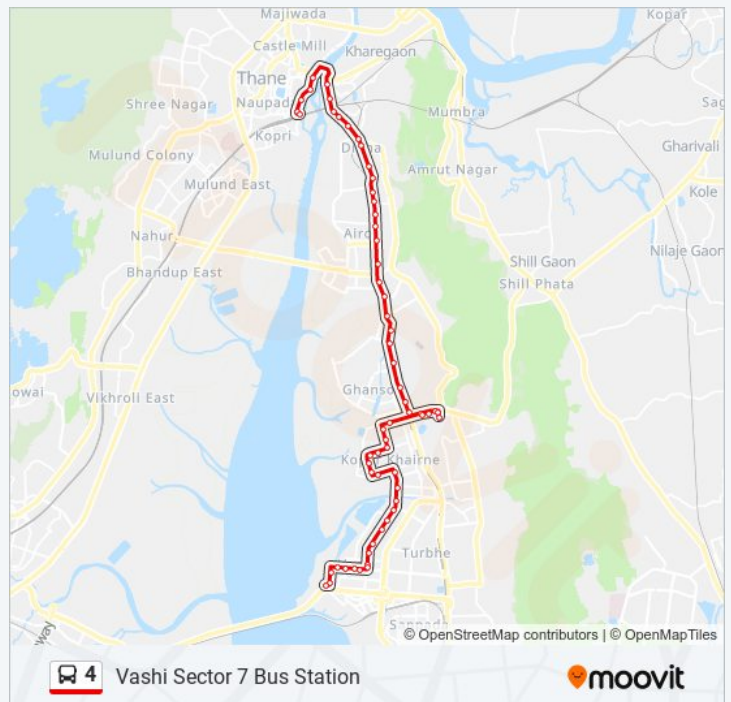

Rabale Police Station

Rabale Naka

Rabale Railway Station

Gothivali Village / Telephone Exchange

Talavali Naka / Nocil Company

4 bus Time Schedule

Vashi Sector 7 Bus Station Route Timetable:

Sunday	06:00 - 22:50
Monday	06:00 - 22:50
Tuesday	06:00 - 22:50
Wednesday	06:00 - 22:50
Thursday	06:00 - 22:50
Friday	06:00 - 22:50
Saturday	06:00 - 22:50

4 bus Info

Direction: Vashi Sector 7 Bus Station

Stops: 61

Trip Duration: 58 min

Line Summary:

Ghansoli Naka

Standard Alkali Company

Ghansoli Railway Station