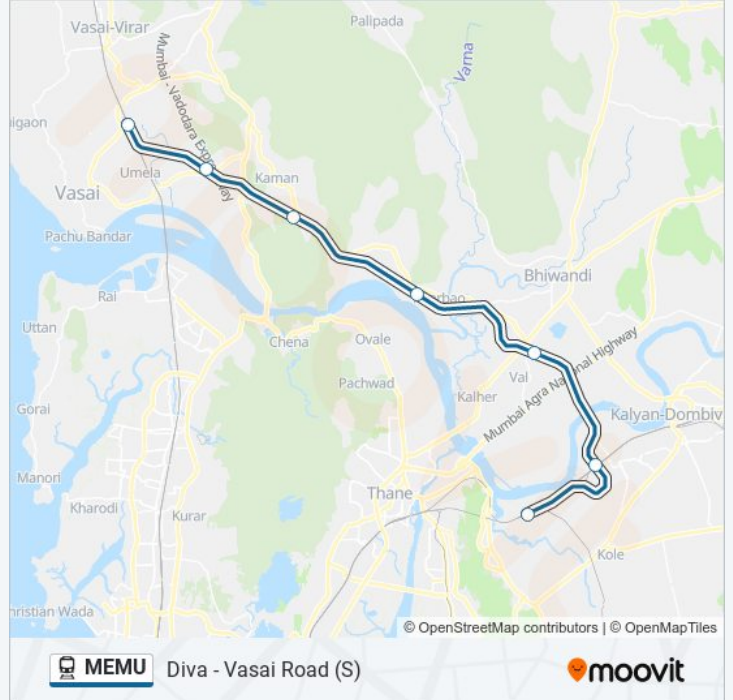

Use the Moovit App to find the closest MEMU train station near you and find out when is the next MEMU train arriving.

Direction: Divsa (S)

7 stops

[VIEW LINE SCHEDULE](#)

Vasai Road

Juchandra

Kaman Road

Kharbav

MEMU train Info

Direction: Divsa (S)

Stops: 7

Trip Duration: 60 min

Line Summary:

Direction: Vasai Road (S)

7 stops

[VIEW LINE SCHEDULE](#)

- Divia
- Kopar
- Bhiwandi Road
- Kharbav
- Kaman Road
- Juchandra
- Vasai Road

MEMU train Time Schedule

Vasai Road (S) Route Timetable:

Sunday	11:30 - 17:55
Monday	11:30 - 17:55
Tuesday	11:30 - 17:55
Wednesday	11:30 - 17:55
Thursday	11:30 - 17:55
Friday	11:30 - 17:55
Saturday	11:30 - 17:55

MEMU train Info

Direction: Vasai Road (S)

Stops: 7

Trip Duration: 60 min

Line Summary:

MEMU train time schedules and route maps are available in an offline PDF at moovitapp.com. Use the [Moovit App](#) to see live bus times, train schedule or subway schedule, and step-by-step directions for all public transit in Mumbai.