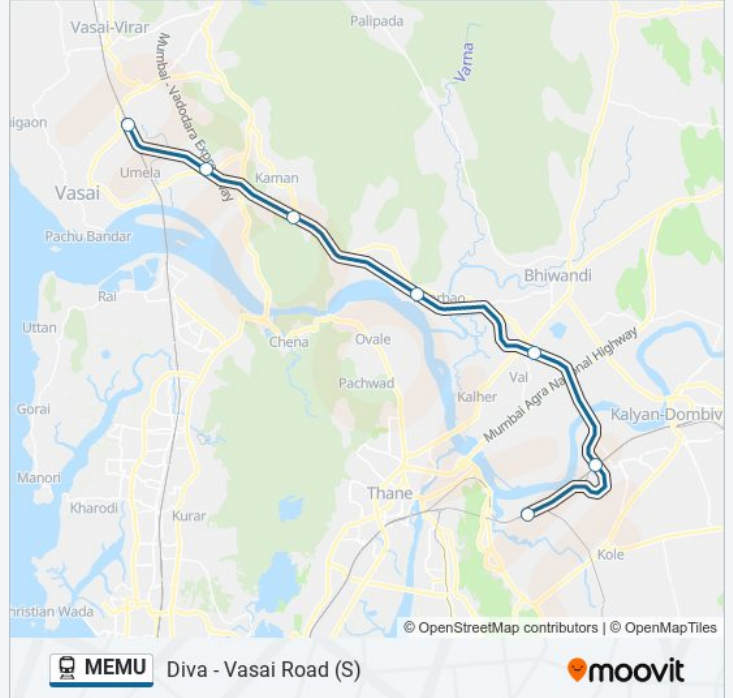

Use the Moovit App to find the closest MEMU train station near you and find out when is the next MEMU train arriving.

Direction: Divsa (S)

7 stops

[VIEW LINE SCHEDULE](#)

Vasai Road

Juchandra

Kaman Road

Kharbav

MEMU train Info

Direction: Divsa (S)

Stops: 7

Trip Duration: 60 min

Line Summary:

Direction: Vasai Road (S)

7 stops

[VIEW LINE SCHEDULE](#)

MEMU train Info

Direction: Vasai Road (S)

Stops: 7

Trip Duration: 60 min

Line Summary:

MEMU train time schedules and route maps are available in an offline PDF at moovitapp.com. Use the [Moovit App](#) to see live bus times, train schedule or subway schedule, and step-by-step directions for all public transit in Mumbai.