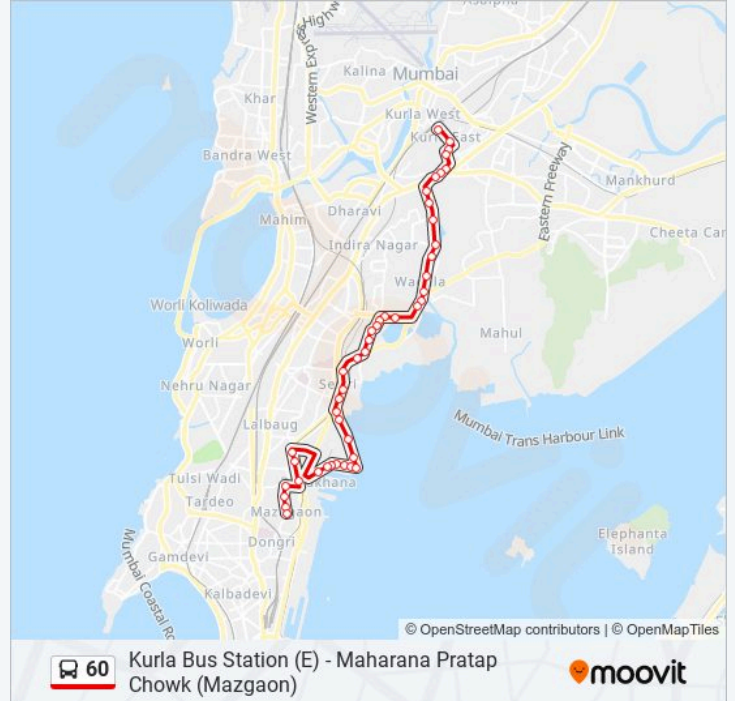

45 stops

[VIEW LINE SCHEDULE](#)

- Maharana Pratap Chowk (Mazgaon)
- Mazgaon Post Office
- Anjeerwadi
- Savlya Tandel Chowk / Mustafa Bazar
- Reay Road Railway Station
- Ghodapdev
- Albert Road / Tanaji Malusare Chowk
- Sewree Police Station / Darukhana
- I.C.I Sewree
- Ordnance Depot (Reay Road-E)
- Canteen Stores
- Hindustan Petroleum (Reay Road)
- Tata Oil Mill (Hindustan Lever Ltd.)
- Lal Bahadur Shastri College
- Coal Bunder
- Sewree Store
- Indiranagar (Sewree)
- Gadi Adda
- Sewree Station (E)
- Sewree Railway Phatak
- I.B.P Company (Sewree)

60 bus Info

Direction: Kurla Bus Station (E)

Stops: 45

Trip Duration: 48 min

Line Summary:

Kartavya Nagar

Godrej Foods Company

M.P.T Hospital

Shivrushti

S.T Depot Kurla (E)

Naik Nagar

Nehru Nagar (Kurla E)

Kurla Bus Station (E)

Kurla Bus Station (E) - Maharana Pratap Chowk (Mazgaon)

Direction: Maharana Pratap Chowk (Mazgaon)

45 stops