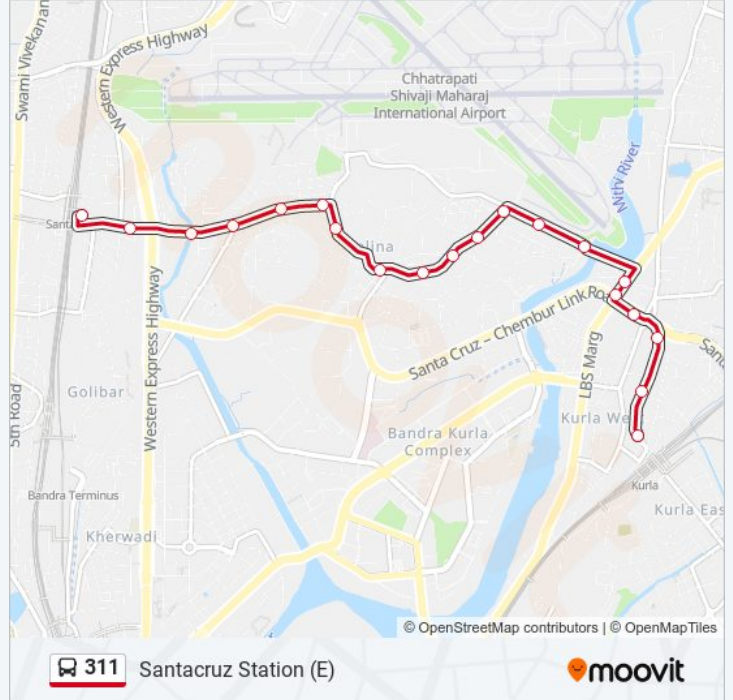

## Kurla Station (W)

Get The App

The 311 bus line (Kurla Station (W)) has 2 routes. For regular weekdays, their operation hours are:

(1) Kurla Station (W): 00:00 - 23:53 (2) Santacruz Station (E): 00:08 - 23:57

### Direction: Kurla Station (W)

24 stops

[VIEW LINE SCHEDULE](#)

- Santacruz Station (E)
- Vakola Police Station / Roop Talkies
- Vakola Police Station
- Vakola Pipe Line
- Vakola Masjid
- Military Camp
- Military Out Post
- Kalina
- Kalina Market
- Azad Nagar Kalina
- Air India Colony
- Air India Quarters
- New Air India Colony
- Shanti Nagar
- Kalpana Cinema
- Kurla Depot
- Kurla Depot
- Buddha Nagar Junction
- Buddha Nagar (Kurla W)
- Nehru Nagar Tilak Nagar Junction
- Buddha Nagar (Kurla W)
- Buddha Nagar

### 311 bus Time Schedule

Kurla Station (W) Route Timetable:

Sunday	00:00 - 23:53
Monday	00:00 - 23:53
Tuesday	00:00 - 23:53
Wednesday	00:00 - 23:53
Thursday	00:00 - 23:53
Friday	00:00 - 23:53
Saturday	00:00 - 23:53

### 311 bus Info

**Direction:** Kurla Station (W)

**Stops:** 24

**Trip Duration:** 20 min

**Line Summary:**

Vakola Police Station / Roop Talkies

Santacruz Station (E)

311 bus time schedules and route maps are available in an offline PDF at [moovitapp.com](https://moovitapp.com). Use the [Moovit App](#) to see live bus times, train schedule or subway schedule, and step-by-step directions for all public transit in Mumbai.