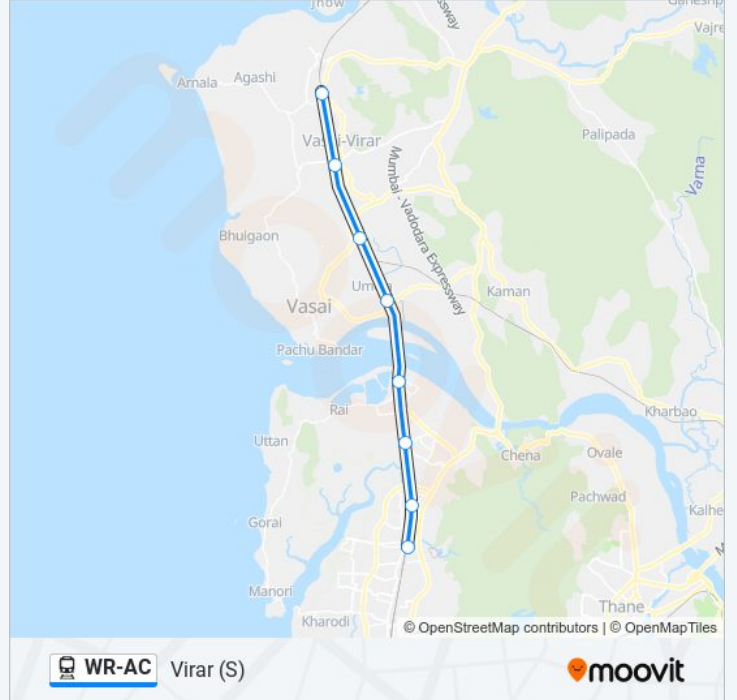

WR-AC train time schedules and route maps are available in an offline PDF at moovitapp.com. Use the [Moovit App](#) to see live bus times, train schedule or subway schedule, and step-by-step directions for all public transit in Mumbai.

[About Moovit](#) • [MaaS Solutions](#) • [Supported Countries](#) • [Mooviter Community](#)

© 2024 Moovit - All Rights Reserved

Check Live Arrival Times