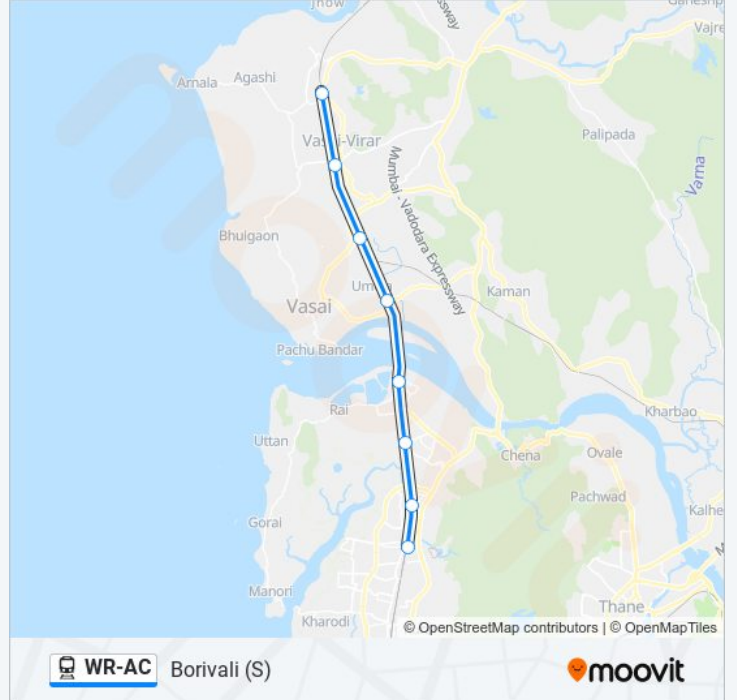

Borivali (S)

[Get The App](#)

The WR-AC train line (Borivali (S)) has 2 routes. For regular weekdays, their operation hours are:

(1) Borivali (S): 15:00(2) Virar (S): 04:56 - 15:44

Use the Moovit App to find the closest WR-AC train station near you and find out when is the next WR-AC train arriving.

Direction: Borivali (S)

8 stops

[VIEW LINE SCHEDULE](#)

Virar

Nala Sopara

Vasai Road

Naigaon

Bhayandar

Mira Road

Dahisar

Borivali

WR-AC train Time Schedule

Borivali (S) Route Timetable:

Sunday	15:00
Monday	15:00
Tuesday	15:00
Wednesday	15:00
Thursday	15:00
Friday	15:00
Saturday	15:00

WR-AC train Info

Direction: Borivali (S)

Stops: 8

Trip Duration: 38 min

Line Summary:

Direction: Virar (S)

8 stops

[VIEW LINE SCHEDULE](#)

- Borivali
- Dahisar
- Mira Road
- Bhayandar
- Naigaon
- Vasai Road
- Nala Sopara
- Virar

WR-AC train Time Schedule