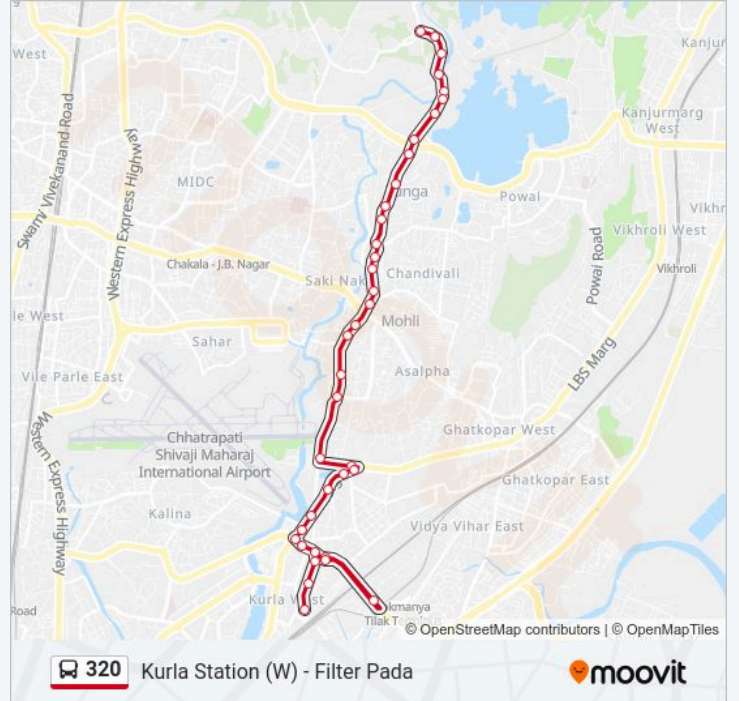

Vijay Printing Press

Safed Pool

Jari Mari

Bail Bazar (Kurla W)

Kamani

Kamani

State Bank Kamani

Sheetal Cinema Kurla (W)

Old Agra Road Kurla (W)

Kalpana Cinema

Kurla Depot

Kurla Depot

Buddha Nagar Junction

Buddha Nagar (Kurla W)

Nehru Nagar Tilak Nagar Junction

Buddha Nagar (Kurla W)

Buddha Nagar

Laxmanrao Yadav Market (Kurla Market)

Kurla Station (W)

320 bus time schedules and route maps are available in an offline PDF at moovitapp.com. Use the Moovit App to see live bus times, train schedule or subway schedule, and step-by-step directions for all public transit in Mumbai.

© 2024 Moovit - All Rights Reserved