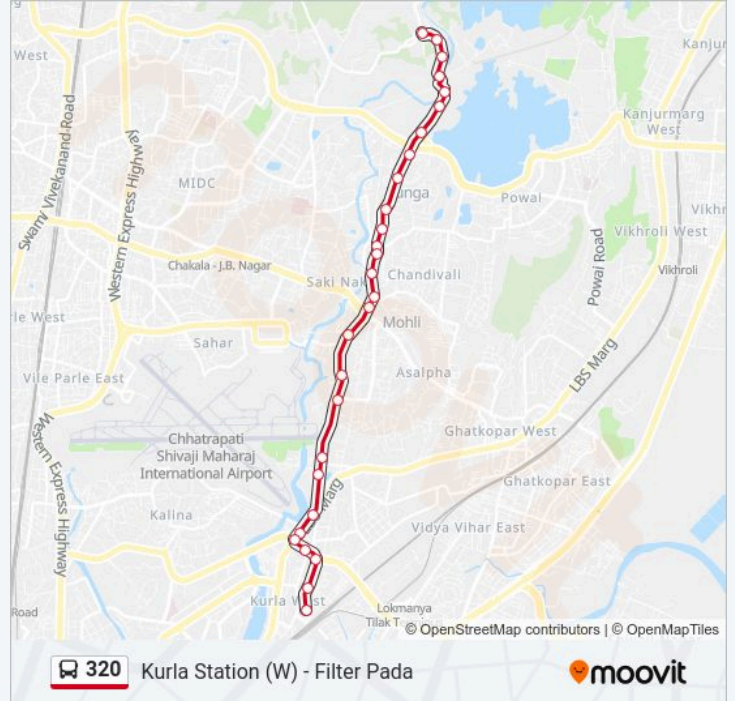

Dr.Ambedkar Udyan (Powai)

Shankar Mandir

P.W.D.Office

Morarji Nagar (Powai)

Jay Bheem Nagar

Mahatma Phule Nagar

Filter Pada

Direction: Kurla Station (W)

37 stops

[VIEW LINE SCHEDULE](#)

Filter Pada

Mahatma Phule Nagar

Jay Bheem Nagar

Morarji Nagar (Powai)

P.W.D.Office

Shankar Mandir

Dr.Ambedkar Udyan (Powai)

Dr.Ambedkar Udyan (Powai)

L & T Gate No.6

Tunga Village

E.S.I.S. Local Office

John Baker

Chandivli Junction

Chandivli Junction

Marwah Road Junction

State Bank

Saki Naka

Dr. Datta Samant Chowk / Saki Naka

320 bus Time Schedule

Kurla Station (W) Route Timetable:

Sunday	00:11 - 23:52
Monday	00:11 - 23:52
Tuesday	00:11 - 23:52
Wednesday	00:11 - 23:52
Thursday	00:11 - 23:52
Friday	00:11 - 23:52
Saturday	00:11 - 23:52

320 bus Info

Direction: Kurla Station (W)

Stops: 37

Trip Duration: 31 min

Line Summary: