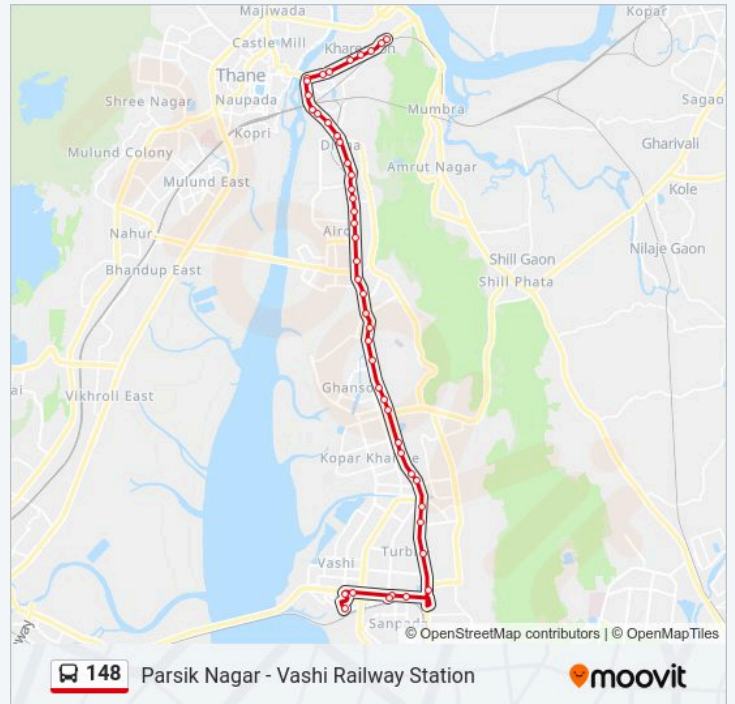

148

Parsik Nagar - Vashi Railway Station

Get The App

The 148 bus line (Parsik Nagar - Vashi Railway Station) has 2 routes. For regular weekdays, their operation hours are: (1) Parsik Nagar: 09:30 - 21:00(2) Vashi Railway Station: 08:00 - 19:30
Use the Moovit App to find the closest 148 bus station near you and find out when is the next 148 bus arriving.

Direction: Parsik Nagar

47 stops

[VIEW LINE SCHEDULE](#)

- Vashi Railway Station
- Y B Chavan Marg Junction / Center One
- Vashi Highway
- Maharashtra State Co-Operative Bank
- Sanpada Station
- Sanpada Highway
- Turbhe Village
- Turbhe Naka (Flyover End)
- Turbhe Stores
- Savita Chemicals
- Pawane Village
- Reliance Silicon Khairane M.I.D.C
- Khairane Village
- Koparkhirane Station
- Dhirubhai Ambani Knowledge City
- Mahape Naka
- Ghansoli Station
- Standard Alkali Company
- Ghansoli Naka
- Talavali Naka / Nocil Company
- Gothivali Village / Telephone Exchange

Thursday	08:00 - 19:30
Friday	08:00 - 19:30
Saturday	08:00 - 19:30

148 bus Info

Direction: Vashi Railway Station

Stops: 46

Trip Duration: 56 min

Line Summary:

Reliance Silicon Khairane M.I.D.C

Pawane Village