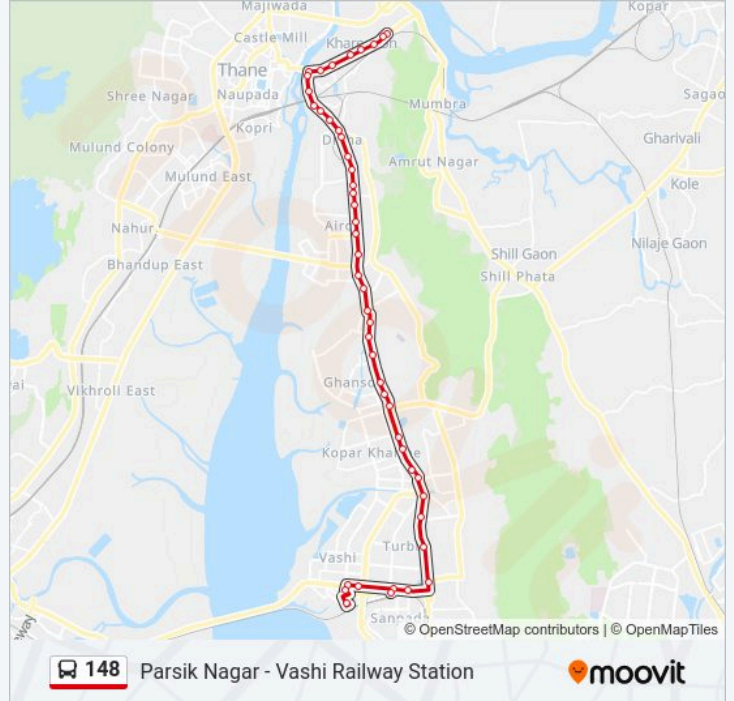

148

Parsik Nagar - Vashi Railway Station

Get The App

The 148 bus line (Parsik Nagar - Vashi Railway Station) has 2 routes. For regular weekdays, their operation hours are: (1) Parsik Nagar: 09:30 - 21:00(2) Vashi Railway Station: 08:00 - 19:30
Use the Moovit App to find the closest 148 bus station near you and find out when is the next 148 bus arriving.

Direction: Parsik Nagar

47 stops

[VIEW LINE SCHEDULE](#)

- Vashi Railway Station
- Y B Chavan Marg Junction / Center One
- Vashi Highway
- Maharashtra State Co-Operative Bank
- Sanpada Station
- Sanpada Highway
- Turbhe Village
- Turbhe Naka (Flyover End)
- Turbhe Stores
- Savita Chemicals
- Pawane Village
- Reliance Silicon Khairane M.I.D.C
- Khairane Village
- Koparkhirane Station
- Dhirubhai Ambani Knowledge City
- Mahape Naka
- Ghansoli Station
- Standard Alkali Company
- Ghansoli Naka
- Talavali Naka / Nocil Company
- Gothivali Village / Telephone Exchange

148 bus Info

Direction: Parsik Nagar

Stops: 47

Trip Duration: 54 min

Line Summary:

- Rabale Station
- Rabale Naka
- Rabale Police Station
- Siemens Company
- Bharat Bijlee Airoli
- Airoli Station
- Minds Space
- Airoli Naka
- Reliable Plaza
- M.S.E.B Digha
- Digha Village
- Ganesh Nagar
- Mukund Company Bridge
- Ganpati Pada (Vitava Naka)
- Vitava Naka
- Vitava Village
- Kalwa Depot
- Kalwa Naka
- Kalwa Naka
- Manisha Nagar
- Sahyadri Society
- Dattawadi Khare Gaon
- Khare Gaon Naka
- Premnagar
- Vimalnagar
- Parsik Nagar

Thursday	08:00 - 19:30
Friday	08:00 - 19:30
Saturday	08:00 - 19:30

148 bus Info

Direction: Vashi Railway Station

Stops: 46

Trip Duration: 56 min

Line Summary:

Reliance Silicon Khairane M.I.D.C

Pawane Village