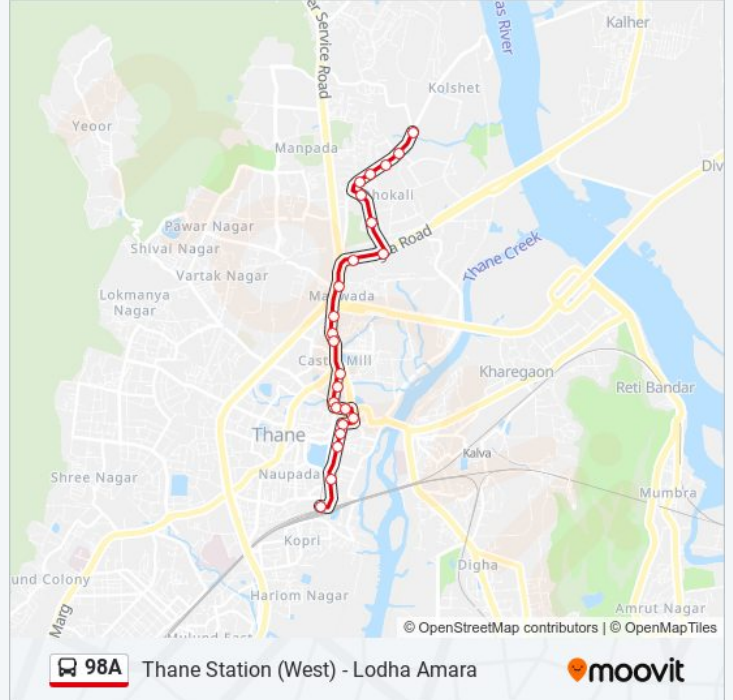

Tembhi Naka

Talav Pali

Prabhat Cinema

Thane Station (West)

98A bus time schedules and route maps are available in an offline PDF at moovitapp.com. Use the [Moovit App](#) to see live bus times, train schedule or subway schedule, and step-by-step directions for all public transit in Mumbai.

[About Moovit](#) • [MaaS Solutions](#) • [Supported Countries](#) • [Mooviter Community](#)

© 2024 Moovit - All Rights Reserved

Check Live Arrival Times