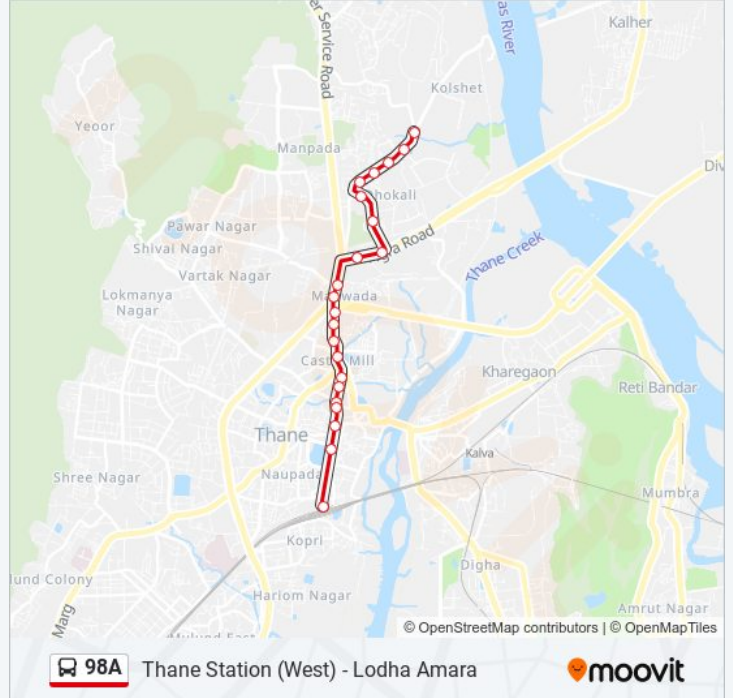

Thane Station (West) - Lodha Amara

Get The App

The 98A bus line (Thane Station (West) - Lodha Amara) has 2 routes. For regular weekdays, their operation hours are: (1) Lodha Amara: 06:30 - 20:30(2) Thane Station (West): 07:10 - 21:10
Use the Moovit App to find the closest 98A bus station near you and find out when is the next 98A bus arriving.

Sunday	06:30 - 20:30
Monday	06:30 - 20:30
Tuesday	06:30 - 20:30
Wednesday	06:30 - 20:30
Thursday	06:30 - 20:30
Friday	06:30 - 20:30
Saturday	06:30 - 20:30

98A bus Info

Direction: Lodha Amara

Stops: 19

Trip Duration: 18 min

Line Summary:

Direction: Thane Station (West)

22 stops

[VIEW LINE SCHEDULE](#)

- Sandoz Baug
- Bayer Main Gate
- Wellman Company
- Siddheshwar Garden
- Dhokali Gaon Naka
- Shruti Park
- Highland Park
- Yashaswinagar
- Kapurbawdi
- Majiwada Junction
- Muktai Nagar Majiwada
- Gokul Nagar
- Uthalsar Naka
- School No 7
- Shishu Gyan Mandir
- Thane Civil Hospital
- Central Maidan
- Civil Court Naka

98A bus Info

Direction: Thane Station (West)

Stops: 22

Trip Duration: 19 min

Line Summary:

Tembhi Naka

Talav Pali

Prabhat Cinema