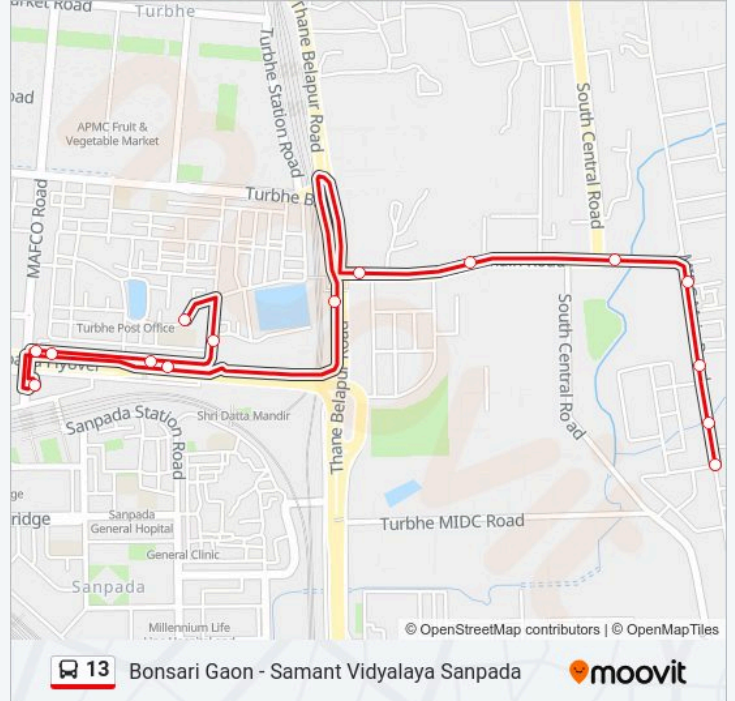

Use the Moovit App to find the closest 13 bus station near you and find out when is the next 13 bus arriving.

Direction: Bonsari Gaon

15 stops

[VIEW LINE SCHEDULE](#)

Samant Vidyalaya Sanpada
Turbhe Village Road
Turbhe Gaon (B.O.I.Road)
Sanpada Highway
Sanpada Station
Sanpada Highway
Turbhe Village
Turbhe Naka (Flyover End)
Turbhe Naka
Dambar Plant
Indiranagar
Manjulabai Patil Chowk (A.V.L.Chowk)
Jay Mata Di Vajan Kata
Kelan Enterprises
Bonsari Gaon

13 bus Time Schedule

Bonsari Gaon Route Timetable:

Sunday	Not Operational
Monday	12:35 - 17:35
Tuesday	12:35 - 17:35
Wednesday	12:35 - 17:35
Thursday	12:35 - 17:35
Friday	12:35 - 17:35
Saturday	11:35 - 14:05

13 bus Info

Direction: Bonsari Gaon

Stops: 15

Trip Duration: 10 min

Line Summary:

13 Bonsari Gaon - Samant Vidyalaya Sanpada

Direction: Samant Vidyalaya Sanpada

14 stops

[VIEW LINE SCHEDULE](#)

- Bonsari Gaon
- Kelan Enterprises
- Jay Mata Di Vajan Kata
- Manjulabai Patil Chowk (A.V.L.Chowk)
- Indiranagar
- Dambar Plant
- Turbhe Naka
- Turbhe Naka (Janta Market)
- Turbhe Village
- Sanpada Highway
- Sanpada Station
- Sanpada Highway
- Turbhe Gaon (B.O.I.Road)
- Samant Vidyalaya Sanpada