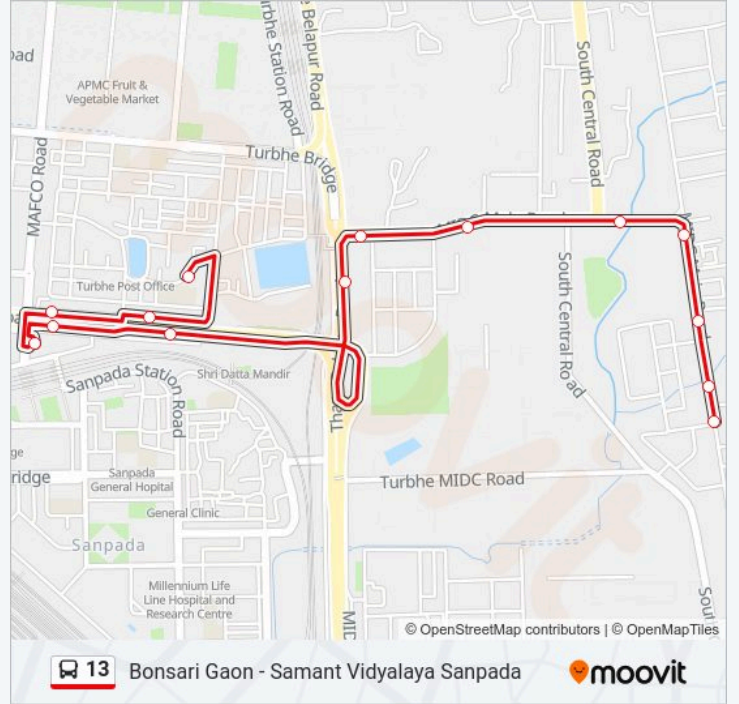

13 bus Info

Direction: Bonsari Gaon

Stops: 15

Trip Duration: 10 min

Line Summary:

13 Bonsari Gaon - Samant Vidyalaya Sanpada

Direction: Samant Vidyalaya Sanpada

14 stops

[VIEW LINE SCHEDULE](#)

- Bonsari Gaon
- Kelan Enterprises
- Jay Mata Di Vajan Kata
- Manjulabai Patil Chowk (A.V.L.Chowk)
- Indiranagar
- Dambar Plant
- Turbhe Naka
- Turbhe Naka (Janta Market)
- Turbhe Village
- Sanpada Highway
- Sanpada Station
- Sanpada Highway
- Turbhe Gaon (B.O.I.Road)
- Samant Vidyalaya Sanpada

13 bus Time Schedule

Samant Vidyalaya Sanpada Route Timetable:

Day	Time Schedule
Sunday	Not Operational
Monday	06:32 - 12:00
Tuesday	06:32 - 12:00
Wednesday	06:32 - 12:00
Thursday	06:32 - 12:00
Friday	06:32 - 12:00
Saturday	06:35 - 11:05

13 bus Info

Direction: Samant Vidyalaya Sanpada

Stops: 14

Trip Duration: 9 min

Line Summary:

13 bus time schedules and route maps are available in an offline PDF at moovitapp.com. Use the Moovit App to see live bus times, train schedule or subway schedule, and step-by-step directions for all public transit in Mumbai.