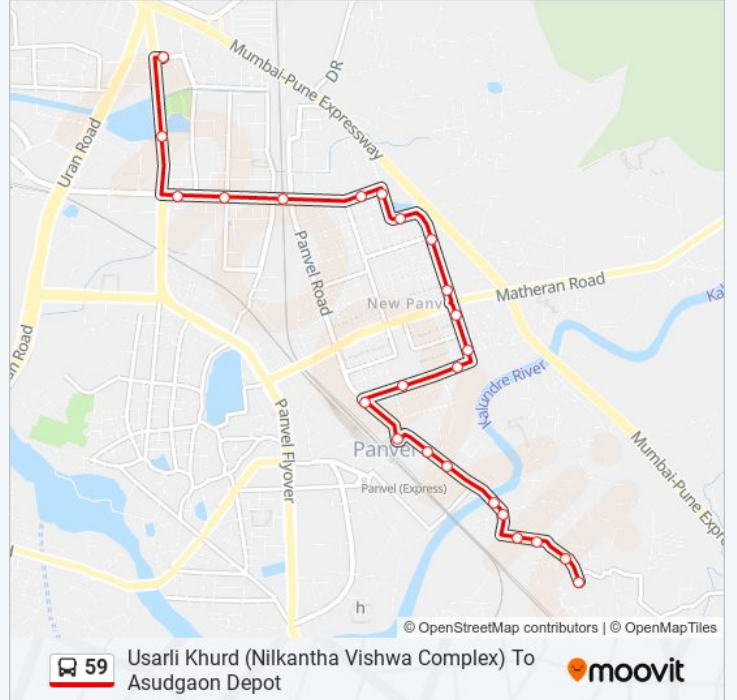

Usarli Khurd (Nilkantha Vishwa Complex) To Asudgaon Depot

Get The App

The 59 bus line Usarli Khurd (Nilkantha Vishwa Complex) To Asudgaon Depot has one route. For regular weekdays, their operation hours are:

(1) Asudgaon Depot: 13:25 - 22:05

Use the Moovit App to find the closest 59 bus station near you and find out when is the next 59 bus arriving.

Direction: Asudgaon Depot

24 stops

[VIEW LINE SCHEDULE](#)

Usarli Khurd (Nilkanth Vishwa Complex)

59 bus Info

Direction: Asudgaon Depot

Stops: 24

Trip Duration: 16 min

Line Summary:

Khanda Colony Signal

Khanda Gaon Netrajyot Hospital

Asudgaon Depot