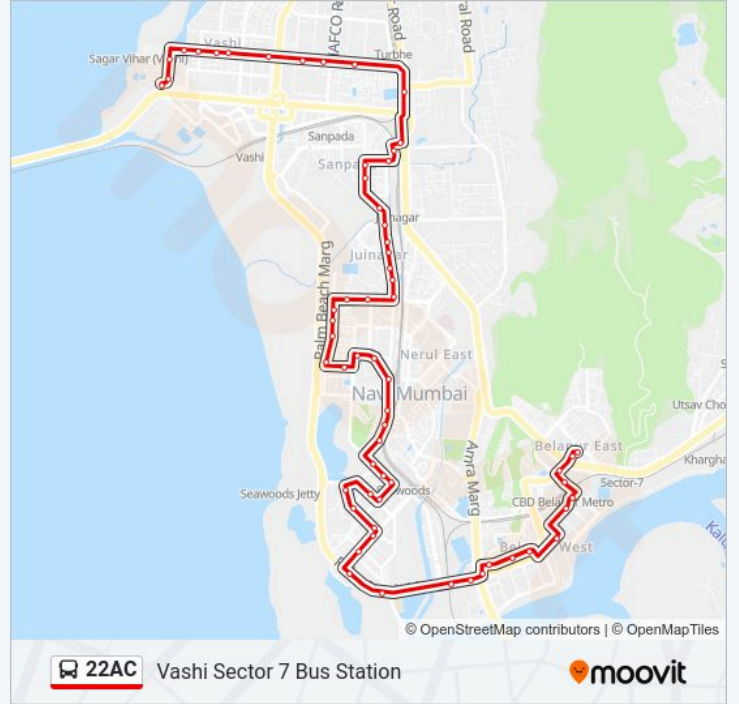

Ganesh Talav Karave Gaon

Kendriya Vihar Sector 38

D Mart / Nerul Sector 42

Seawoods Darave Station

Seawood Railway Station

Darave Phatak / Sanjay Joshi Chowk

Nerul Gymkhana

Shri Ganesh Cooperative Housing Society

Terna Hospital

Nerul Railway Station (W)

Nerul Village

Vidyaprasark Shikshan Mandal

Marathi School Sector 26

Nerul Sector 16/18

Kukshet Gaon / M.S.E.B (Nerul)

Meridian Society

Sagardeep Society / Sushrusa Hospital

Nerul Kant Darbar / Sector 6

Sarsole Koliwada

Nerul Sector 2

Chincholi Talav Sector 25

Juinagar Sector-25

Gavdevi Chowk (Sarsole)

Juipada Gaon 23 & 24

Aniruddha Bhavan

Juinagar Railway Station (W)

Sant Nirankari Bhavan

Nathu Joma Patil Chowk

Gajanan Maharaj Chowk

Barkibai Thakur Garden

Sanpada Gaon

Turbhe Naka (Janta Market)