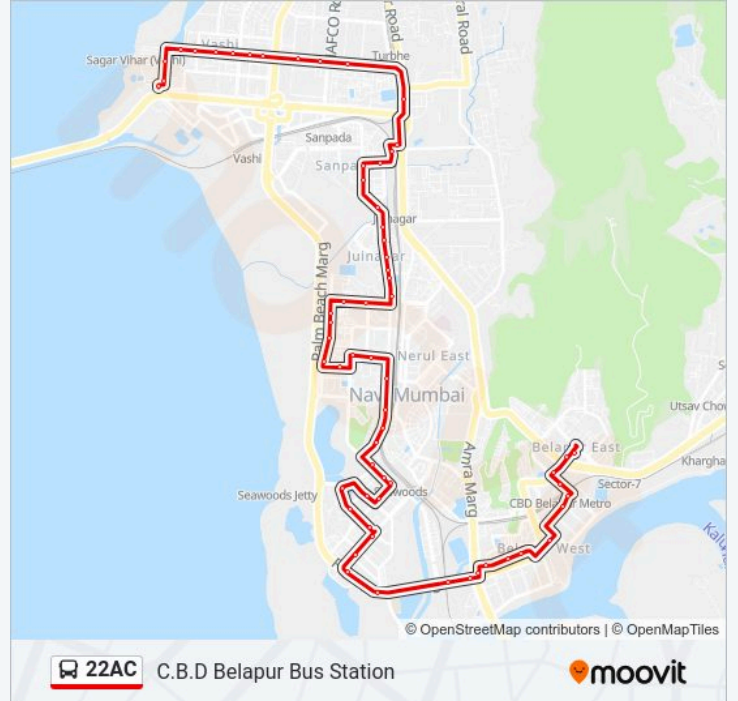

Gavdevi Chowk (Sarsole)

Juinagar Sector-25

Chincholi Talav Sector 25

Nerul Sector 2

Sarsole Koliwada

Nerul Kant Darbar / Sector 6

Sagardeep Society / Sushrusa Hospital

Meridian Society

Kukshet Gaon / M.S.E.B (Nerul)

Nerul Sector 16/18

Marathi School Sector 26

Vidyaprasark Shikshan Mandal

Nerul Village

Nerul Railway Station (W)

Terna Hospital

Shri Ganesh Cooperative Housing Society

Nerul Gymkhana

Darave Phatak / Sanjay Joshi Chowk

Seawood Railway Station

Seawoods Darave Station

D Mart / Nerul Sector 42

Kendriya Vihar Sector 38

Ganesh Talav Karave Gaon

Ganesh Maidan

Sector 42 Bus Station / Gaymukh Chowk

Sector 42 Bus Station / Gaymukh Chowk

Nerul Sector 48 / Petrol Pump

Akshar Residency

N.R.I / Nerul Sector 46 & 48

Sagar Sangam

N.M.M.C Head Office Belapur (Kille Gaon)

Kille Gaon (Belapur)