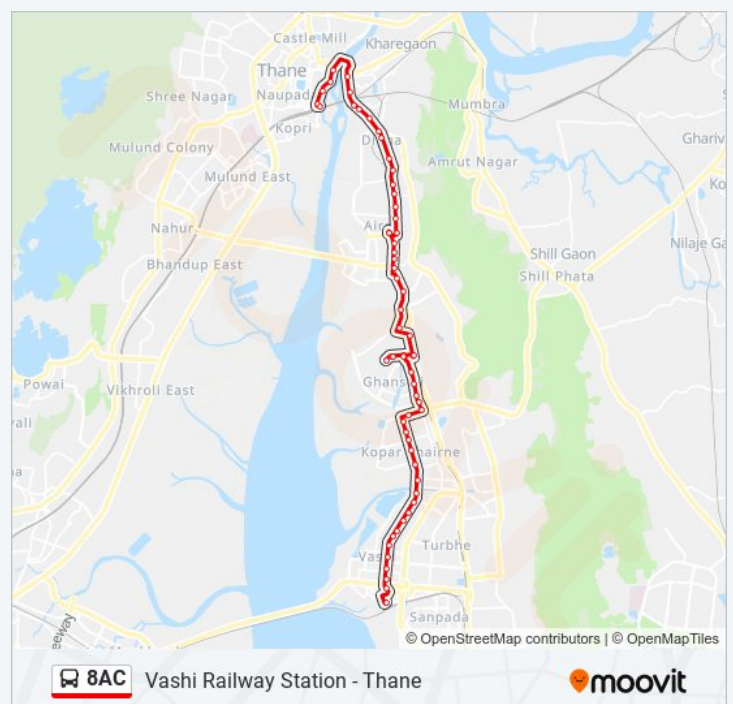

Vashi Railway Station - Thane

[Get The App](#)

The 8AC bus line (Vashi Railway Station - Thane) has 2 routes. For regular weekdays, their operation hours are:
(1) Thane: 06:25 - 21:10 (2) Vashi Railway Station: 06:35 - 22:40
Use the Moovit App to find the closest 8AC bus station near you and find out when is the next 8AC bus arriving.

8AC bus Info

Direction: Vashi Railway Station

Stops: 59

Trip Duration: 53 min

Line Summary:

Om Mangalmurti Society

St.Xaviers School

Rabale Gaon