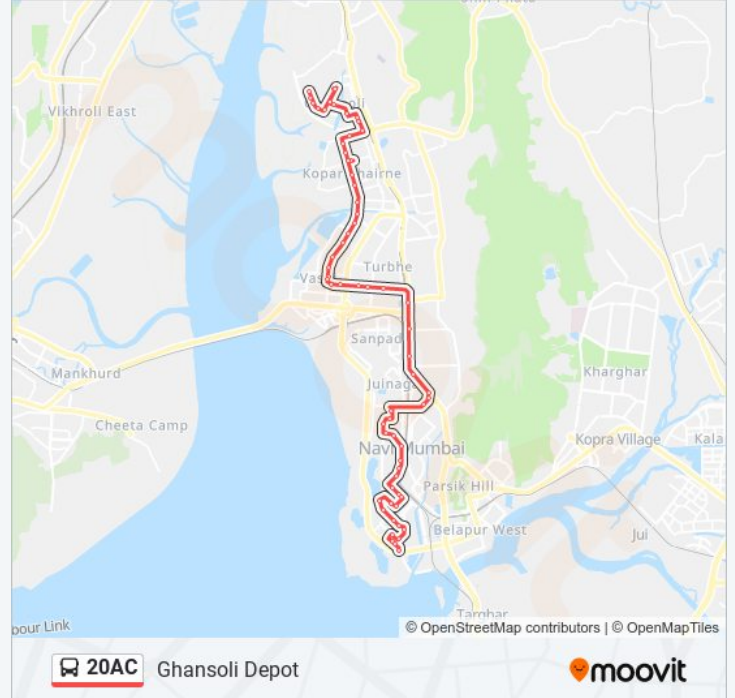

Sarsole Bus Station

Sarsole Koliwada

Chhatrapati Shivaji Maharaj Chowk (Nerul)

Dr D.Y Patil College (Nerul L.P)

Nerul Naka

Shirvane Village

Juinagar Station (Herdilla Co.)

Sanpada Police Station

Turbhe Naka (Janta Market)

I.C.L School (Vashi)

A.P.M.C.Market (Vashi)

Kanda Batata Market

Saint Lawrence High School (Vashi)

Vashi Bus Station

Vashi Bus Station

Vashi Bus Station Corner

Juhu Nagar Market (Vashi Sector 9-16)

Navi Mumbai Bank (Vashi Sector 10-15)

Mahatma Gandhi Complex (Juhu Nagar)

Juhu Village Sector 14

Kopari Naka Sector 29

O.E.S.International School (Mega Mart)

Bonkode Gaon / Kalash Udyan

R.F.Naik School

Shubham Palace

Koparkhairane Bus Station

Koparkhairane Bus Station

Ranjan Devi Chowk

Kopar Khairane Sector 2/20

Terna Engineering College

Terna College (Pool)

Ghansoli Dargah

Ghansoli Railway Station (W)