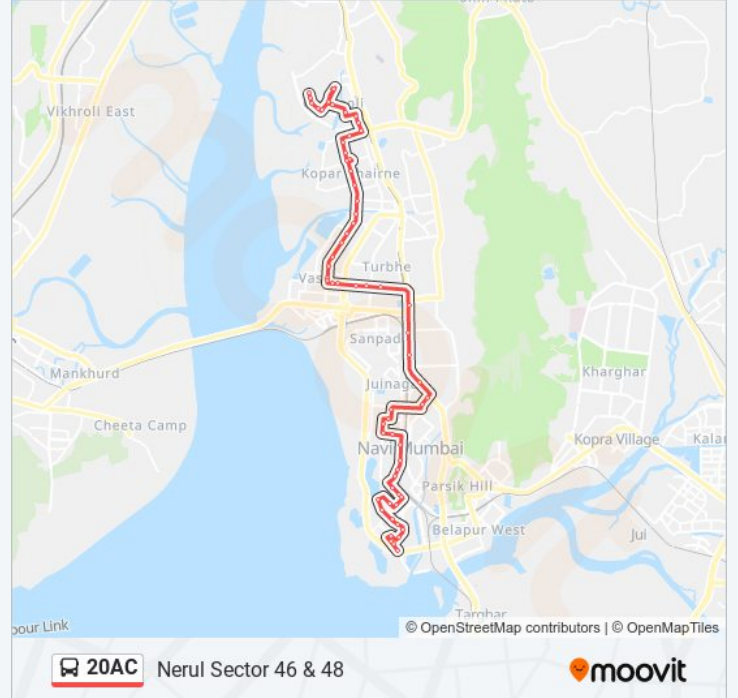

Koparkhairane Bus Station

Shubham Palace

R.F.Naik School

Bonkode Gaon / Kalash Udyan

O.E.S.International School (Mega Mart)

Kopari Naka Sector 29

Juhu Village Sector 14

Mahatma Gandhi Complex (Juhu Nagar)

Navi Mumbai Bank (Vashi Sector 10-15)

Juhu Nagar Market (Vashi Sector 9-16)

Vashi Bus Station Corner

Vashi Bus Station

Vashi Bus Station

Saint Lawrence High School (Vashi)

Kanda Batata Market

A.P.M.C.Market (Vashi)

I.C.L School (Vashi)

Turbhe Naka (Janta Market)

Sanpada Police Station

Juinagar Station (Herdilla Co.)

Shirvane Village

Dr D.Y Patil College (Nerul L.P)

Chhatrapati Shivaji Maharaj Chowk (Nerul)

Sarsole Koliwada

Sarsole Bus Station

Kukshet Gaon

Vidyaprasark Shikshan Mandal

Gaondevi Chowk

Nerul Railway Station (W)

Terna Hospital

Shri Ganesh Cooperative Housing Society

Nerul Gymkhana

Sanjay Joshi Chowk