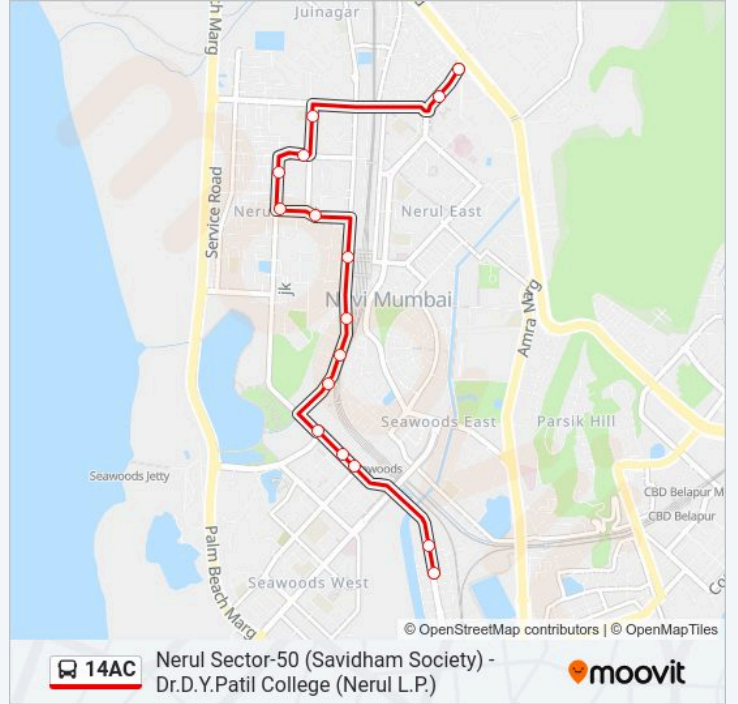

Direction: Dr.D.Y.Patil College (Nerul L.P.)

17 stops

[VIEW LINE SCHEDULE](#)

Nerul Sector-50 (Savidham Society)
Marvel Society / Nerul Sector 50 (E)
Seawoods Darave Station
Seawood Railway Station
Darave Phatak / Sanjay Joshi Chowk
Nerul Gymkhana
Shri Ganesh Cooperative Housing Society
Terna Hospital
Nerul Railway Station (W)
Nerul Village
Vidyaprasark Shikshan Mandal
Kukshet Gaon
Sarsole Bus Station
Sarsole Koliwada
Sarsole Koliwada
Chhatrapati Shivaji Maharaj Chowk (Nerul)
Dr D.Y Patil College (Nerul L.P)

14AC bus Info**Direction:** Dr.D.Y.Patil College (Nerul L.P.)**Stops:** 17**Trip Duration:** 17 min**Line Summary:**

Direction: Nerul Sector-50 (Savidham Society)

16 stops

[VIEW LINE SCHEDULE](#)

- Dr D.Y Patil College (Nerul L.P)
- Chhatrapati Shivaji Maharaj Chowk (Nerul)
- Sarsole Koliwada
- Sarsole Bus Station
- Kukshet Gaon
- Vidyaprasark Shikshan Mandal
- Nerul Village
- Nerul Railway Station (W)
- Terna Hospital
- Shri Ganesh Cooperative Housing Society
- Nerul Gymkhana
- Darave Phatak / Sanjay Joshi Chowk
- Seawood Railway Station
- Seawoods Darave Station
- Marvel Society / Nerul Sector 50 (E)
- Nerul Sector-50 (Savidham Society)

14AC bus Time Schedule

Nerul Sector-50 (Savidham Society) Route

Timetable:

Sunday	07:12 - 21:00
Monday	07:12 - 21:00
Tuesday	07:12 - 21:00
Wednesday	07:12 - 21:00
Thursday	07:12 - 21:00
Friday	07:12 - 21:00
Saturday	07:12 - 21:00

14AC bus Info

Direction: Nerul Sector-50 (Savidham Society)

Stops: 16

Trip Duration: 16 min

Line Summary:

14AC bus time schedules and route maps are available in an offline PDF at moovitapp.com. Use the Moovit App to see live bus times, train schedule or subway schedule, and step-by-step directions for all public transit in Mumbai.