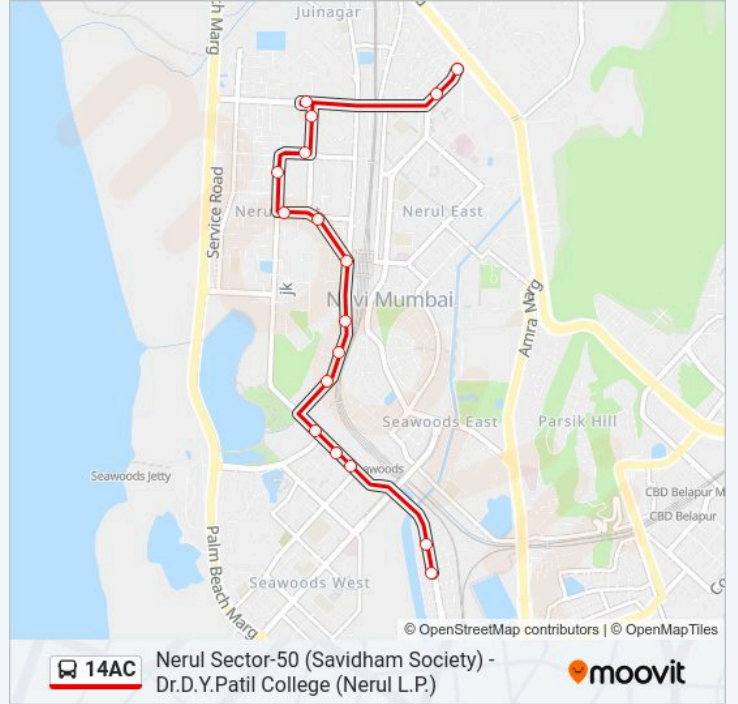

 **14AC****Nerul Sector-50 (Savidham Society) - Dr.D.Y.Patil College (Nerul L.P.)**[Get The App](#)

The 14AC bus line (Nerul Sector-50 (Savidham Society) - Dr.D.Y.Patil College (Nerul L.P.)) has 2 routes. For regular weekdays, their operation hours are:

(1) Dr.D.Y.Patil College (Nerul L.P.): 06:45 - 20:32(2) Nerul Sector-50 (Savidham Society): 07:12 - 21:00

Use the Moovit App to find the closest 14AC bus station near you and find out when is the next 14AC bus arriving.

Direction: Dr.D.Y.Patil College (Nerul L.P.)

17 stops

[VIEW LINE SCHEDULE](#)

Nerul Sector-50 (Savidham Society)
Marvel Society / Nerul Sector 50 (E)
Seawoods Darave Station
Seawood Railway Station
Darave Phatak / Sanjay Joshi Chowk
Nerul Gymkhana
Shri Ganesh Cooperative Housing Society
Terna Hospital
Nerul Railway Station (W)
Nerul Village
Vidyaprasark Shikshan Mandal
Kukshet Gaon
Sarsole Bus Station
Sarsole Koliwada
Sarsole Koliwada
Chhatrapati Shivaji Maharaj Chowk (Nerul)
Dr D.Y Patil College (Nerul L.P)

14AC bus Info**Direction:** Dr.D.Y.Patil College (Nerul L.P.)**Stops:** 17**Trip Duration:** 17 min**Line Summary:**

Direction: Nerul Sector-50 (Savidham Society)

16 stops

[VIEW LINE SCHEDULE](#)

- Dr D.Y Patil College (Nerul L.P)
- Chhatrapati Shivaji Maharaj Chowk (Nerul)
- Sarsole Koliwada
- Sarsole Bus Station
- Kukshet Gaon
- Vidyaprasark Shikshan Mandal
- Nerul Village
- Nerul Railway Station (W)
- Terna Hospital
- Shri Ganesh Cooperative Housing Society
- Nerul Gymkhana
- Darave Phatak / Sanjay Joshi Chowk
- Seawood Railway Station
- Seawoods Darave Station
- Marvel Society / Nerul Sector 50 (E)
- Nerul Sector-50 (Savidham Society)