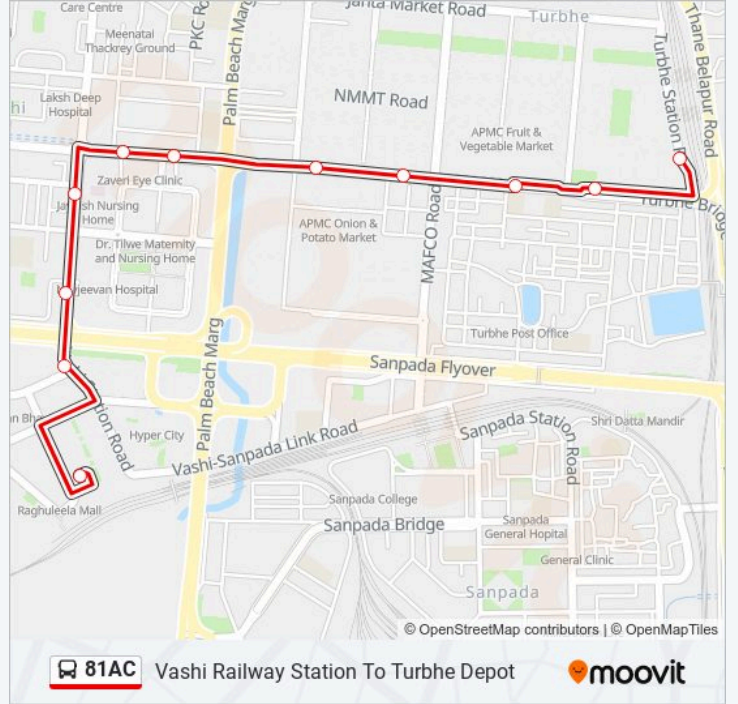

## Vashi Railway Station To Turbhe Depot

Get The App

The 81AC bus line Vashi Railway Station To Turbhe Depot has one route. For regular weekdays, their operation hours are:  
(1) Turbhe Depot: 13:07 - 21:22

### Direction: Turbhe Depot

11 stops

[VIEW LINE SCHEDULE](#)

Vashi Railway Station  
Y B Chavan Marg Junction / Center One  
Vashi Sector 17 / Apna Bazar  
Navratna Hotel Vashi  
Vashi Bus Station  
Saint Lawrence High School (Vashi)  
Kanda Batata Market  
A.P.M.C Market (Vashi)  
I.C.L School (Vashi)  
Turbhe Bridge  
Turbhe Depot

### 81AC bus Time Schedule

Turbhe Depot Route Timetable:

Sunday	13:07 - 21:22
Monday	13:07 - 21:22
Tuesday	13:07 - 21:22
Wednesday	13:07 - 21:22
Thursday	13:07 - 21:22
Friday	13:07 - 21:22
Saturday	13:07 - 21:22

### 81AC bus Info

**Direction:** Turbhe Depot

**Stops:** 11

**Trip Duration:** 10 min

**Line Summary:**

81AC bus time schedules and route maps are available in an offline PDF at [moovitapp.com](https://moovitapp.com). Use the Moovit App to see live bus times, train schedule or subway schedule, and step-by-step directions for all public transit in Mumbai.