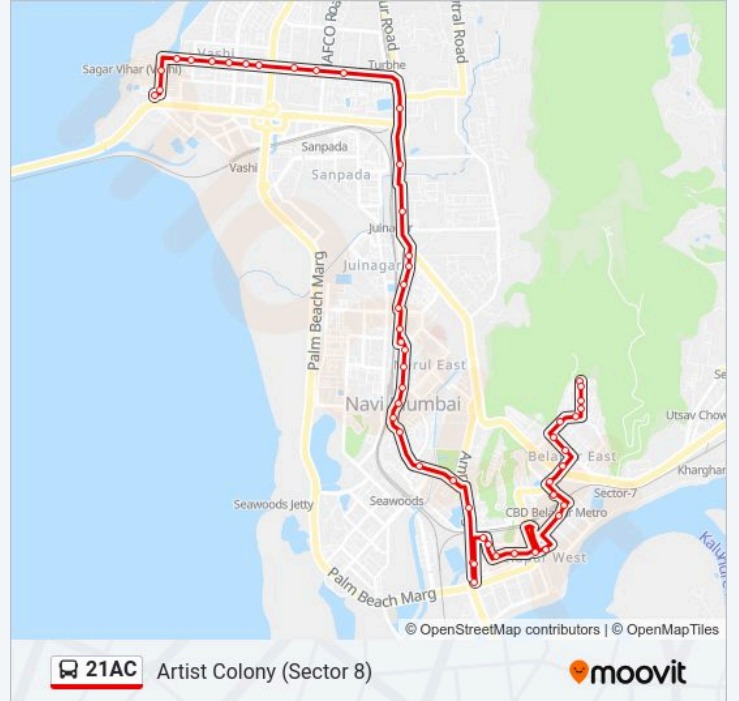

Bhavani Chowk Nerul

Nerul Sector 15

Datta Mandir Nerul (E)

Nerul Railway Station (E)

Dakshata Society

Nerul Police Station

Sterling College Darave

Air India Colony

Income Tax Colony

Belapur West

Kille Gaon (Belapur)

Sector 20

Chintamani Housing Society

Belapur Ward Office

Belapur Talav

Vidya Prasarak High School

Datta Prasadik Bhajan Mandal

Diwale Village

Belapur Station / Central Bank

Raigad Bhavan

Belapur Railway Station

Konkan Bhavan

C.B.D.Fire Brigade Station

C.B.D Sector 3

Gavaskar Ground / Sector 1/2

Ganesh Mandir

Arenja Complex

Krantiveer Vasudev Balwant Phadke School

Saint Joseph Church

Artist Colony

Artist Colony (Sector 8)