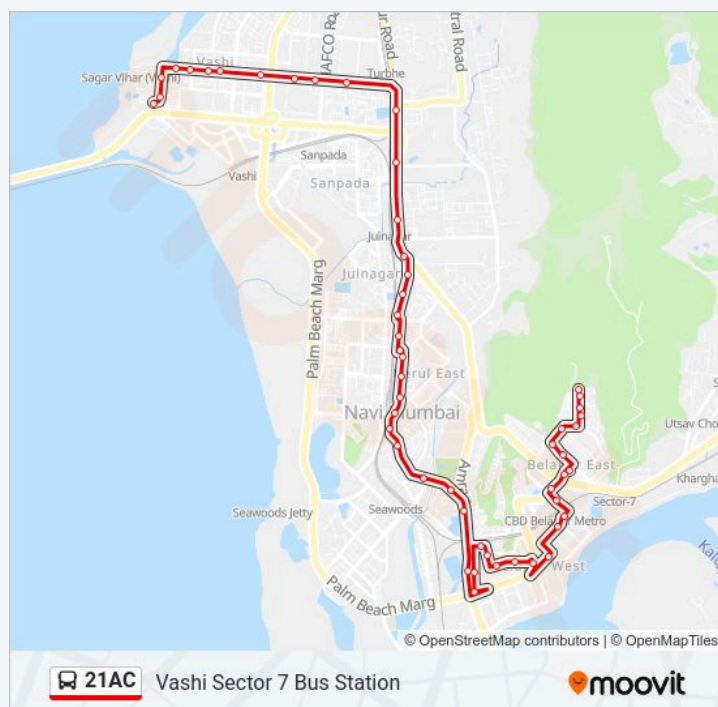

 **21AC**

**Artist Colony (Sector 8)**

Get The App

The 21AC bus line (Artist Colony (Sector 8)) has 2 routes. For regular weekdays, their operation hours are:

(1) Artist Colony (Sector 8): 07:00 - 20:00(2) Vashi Sector 7 Bus Station: 05:55 - 21:10

## Vashi Sector 7 Bus Station Route Timetable:

Sunday	05:55 - 21:10
Monday	05:55 - 21:10
Tuesday	05:55 - 21:10
Wednesday	05:55 - 21:10
Thursday	05:55 - 21:10
Friday	05:55 - 21:10
Saturday	05:55 - 21:10

### 21AC bus Info

**Direction:** Vashi Sector 7 Bus Station

**Stops:** 52

**Trip Duration:** 44 min

**Line Summary:**

Nerul Sector 15

Bhavani Chowk Nerul

Nerul Bus Station