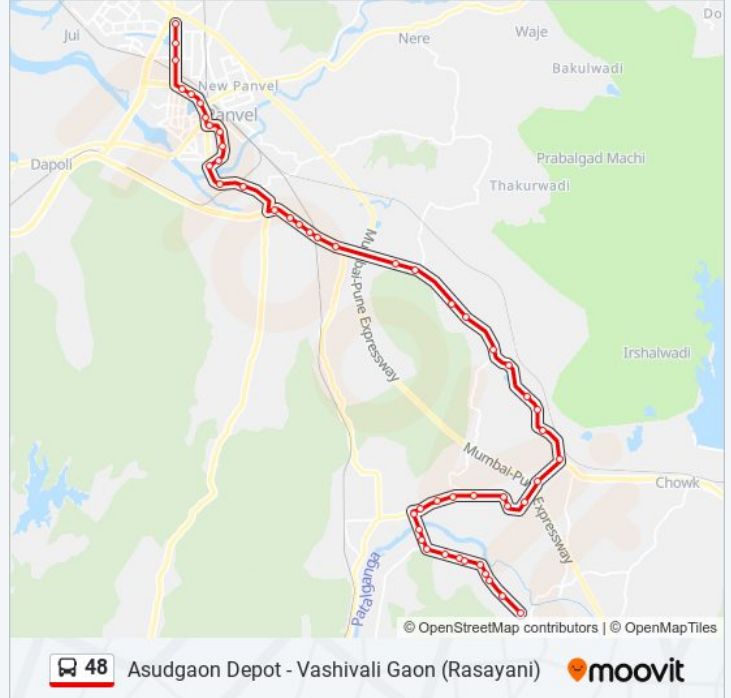

M.J.P.Office

Bhokarpada

Samtanagar (Barvai Gaon)

Bavrai Gaon

Poyanje / Khanavale Phata

Thobrewadi (Godrej City)

Bhingarwadi

Shedung

Anjivali

Raigad Petrol Pump Ajivali

Kon Gaon

Chikhale Gaon

Derivali

Kolkhe Gaon

Hotel Rahul Park

Palaspe Phata

O.N.G.C.Kalundre

Bhingari

Panchmukhi Hanuman Mandir

National Residency

Takka Gaon Chowk

Panvel Station Chowk

Panvel S.T Stand

Orion Mall Panvel

New Panvel Bridge

Amardham / C.K.T College

Thane Naka / Garden Hotel

Khanda Gaon Colony

Khanda Gaon Netrajyot Hospital

Asudgaon Depot

Asudgaon Depot - Vashivali Gaon (Rasayani)

Direction: Vashivali Gaon (Rasayani)

52 stops

[VIEW LINE SCHEDULE](#)

48 bus Time Schedule

Vashivali Gaon (Rasayani) Route Timetable: