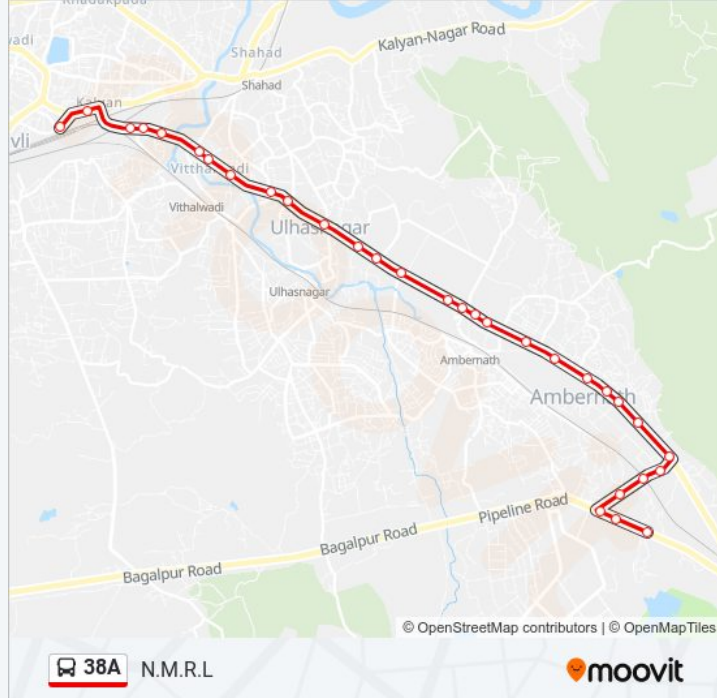

Shastri School

Vimco

Bhendipada

Morivali Naka

Ladi Naka

Hamilton Cycle Company

Forest Naka

Prasadam

Golden Hotel

Ambarnath Taluka Court

Pipe Line Junction

Power Section

N.M.R.L.

38A bus time schedules and route maps are available in an offline PDF at moovitapp.com. Use the [Moovit App](#) to see live bus times, train schedule or subway schedule, and step-by-step directions for all public transit in Mumbai.

[About Moovit](#) • [MaaS Solutions](#) • [Supported Countries](#) • [Mooviter Community](#)

© 2024 Moovit - All Rights Reserved

Check Live Arrival Times