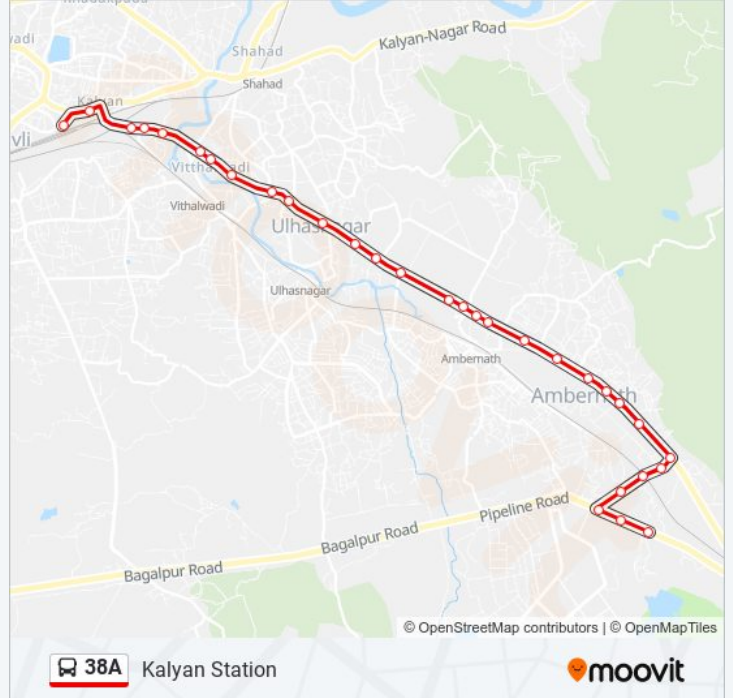

Shastri Chowk

Smashan Bhumi Chowk

Prakash Auto

Shanti Nagar

Valdhuni

Samarth Vidyalaya Valdhuni

Valdhuni Pul

Rambaug

Kalyan Station

Direction: N.M.R.L

31 stops

[VIEW LINE SCHEDULE](#)

Kalyan Station

Rambaug

Valdhuni Pul

Samarth Vidyalaya Valdhuni

Valdhuni

Shanti Nagar

Prakash Auto

Smashan Bhumi Chowk

Shastri Chowk

Chhatrapati Shivaji Maharaj Chowk Ulhasnagar

Forward Line Chowk

First Gate

Saibaba Mandir

Konark Containers

I.T.I.Ambarnath

Ordinance Factory Gate / Matka Chowk

S.B.I.Ambarnath Railway Station

Mahatma Gandhi Vidyalaya

38A bus Time Schedule

N.M.R.L Route Timetable:

Sunday	08:40 - 16:30
Monday	08:40 - 16:30
Tuesday	08:40 - 16:30
Wednesday	08:40 - 16:30
Thursday	08:40 - 16:30
Friday	08:40 - 16:30
Saturday	08:40 - 16:30

38A bus Info

Direction: N.M.R.L

Stops: 31

Trip Duration: 38 min

Line Summary: