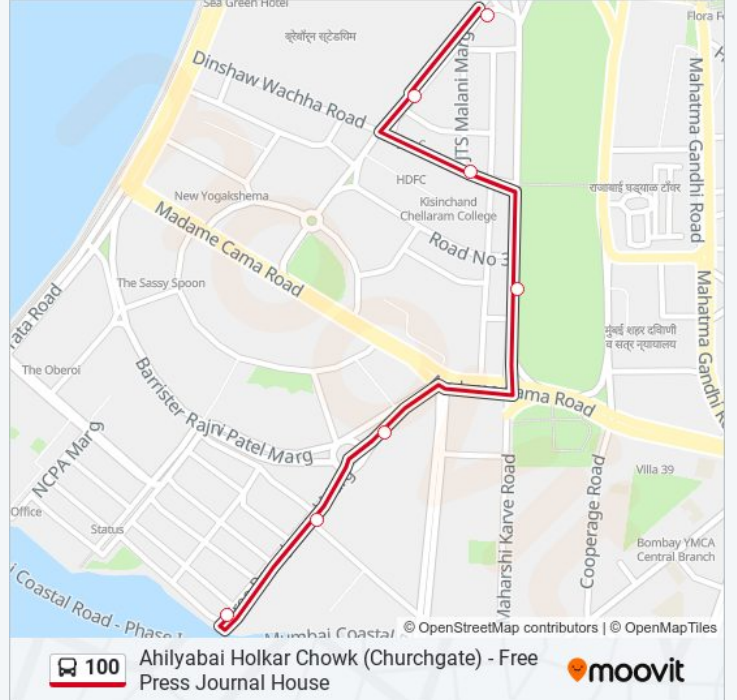

Ahilyabai Holkar Chowk (Churchgate) - Free Press Journal House

Get The App

The 100 bus line (Ahilyabai Holkar Chowk (Churchgate) - Free Press Journal House) has 2 routes. For regular weekdays, their operation hours are:

100 bus Info

Direction: Ahilyabai Holkar Chowk (Churchgate)

Stops: 6

Trip Duration: 4 min

Line Summary:

Direction: Free Press Journal House

7 stops

[VIEW LINE SCHEDULE](#)

Free Press Journal House Route Timetable:

Sunday	08:30 - 19:30
Monday	08:30 - 19:30
Tuesday	08:30 - 19:30
Wednesday	08:30 - 19:30
Thursday	08:30 - 19:30
Friday	08:30 - 19:30
Saturday	08:30 - 19:30

100 bus Info

Direction: Free Press Journal House

Stops: 7

Trip Duration: 4 min

Line Summary:

100 bus time schedules and route maps are available in an offline PDF at moovitapp.com. Use the [Moovit App](#) to see live bus times, train schedule or subway schedule, and step-by-step directions for all public transit in Mumbai.