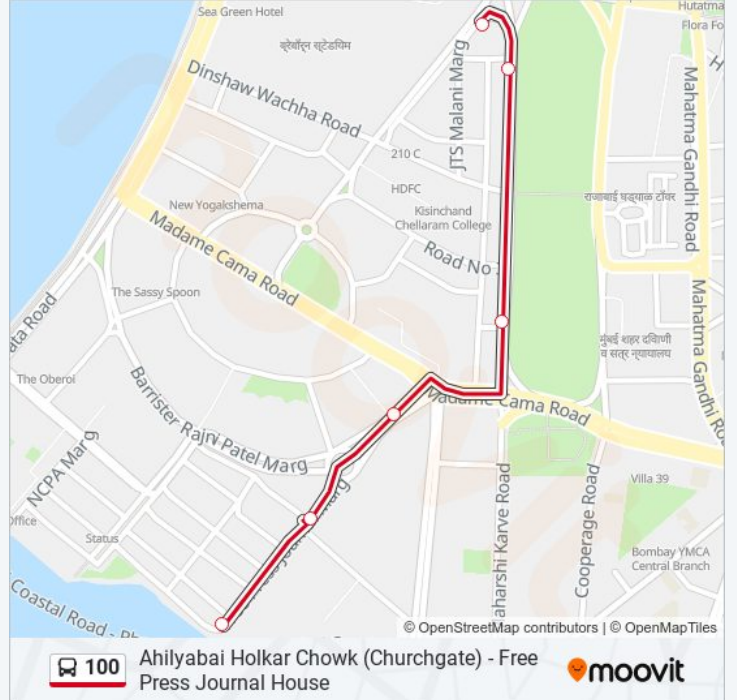

Direction: Ahilyabai Holkar Chowk (Churchgate)

6 stops

[VIEW LINE SCHEDULE](#)

Free Press Journal House

Free Press Journal Marg

Yashwantrao Chavan Pratishthan (Mantralaya)

K.C.College

Ahilyabai Holkar Chowk (Churchgate) / Eros Cinema

Ahilyabai Holkar Chowk (Churchgate)

100 bus Time Schedule

Ahilyabai Holkar Chowk (Churchgate) Route
Timetable:

Sunday	08:45 - 19:45
Monday	08:45 - 19:45
Tuesday	08:45 - 19:45
Wednesday	08:45 - 19:45
Thursday	08:45 - 19:45
Friday	08:45 - 19:45
Saturday	08:45 - 19:45

100 bus Info

Direction: Ahilyabai Holkar Chowk (Churchgate)

Stops: 6

Trip Duration: 4 min

Line Summary:

Direction: Free Press Journal House

7 stops

[VIEW LINE SCHEDULE](#)