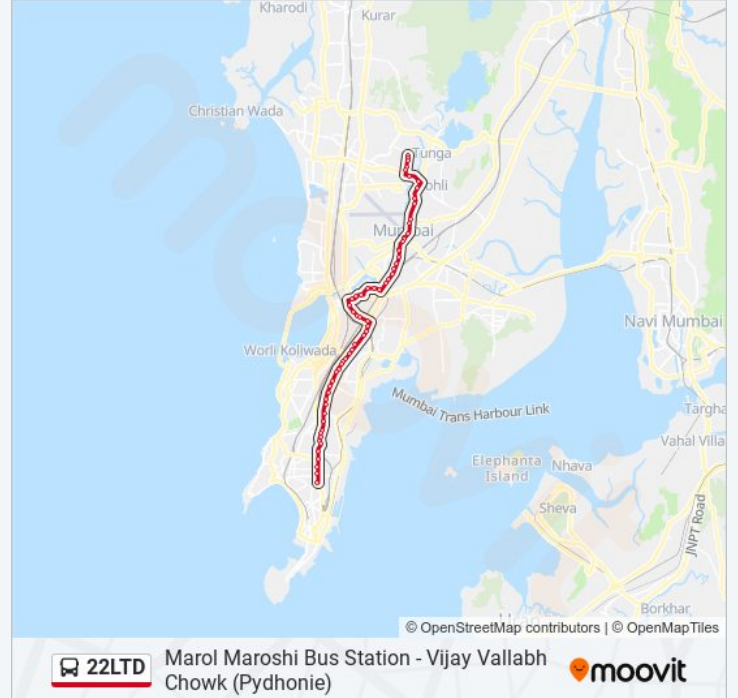

Khodadad Circle (Dadar T.T.)

Khodadad Circle (Dadar T.T.)

Ruia College

Kapole Niwas / J.N. Varma Chowk

Maheshwari Udyan (Kings Circle)

Matunga Police Station

Gandhi Market Matunga

Tilak Hospital

Kumbharwada (Dharavi)

Matunga Labour Camp

Shahu Nagar (Dharavi)

Mahim Phatak

Dharavi Flyover / Mahim Flyover

Dharavi T Junction / Tapase Chowk

Dharavi Koliwada

Dharavi Depot

Maharashtra Nature Park / P.M.G.P. Colony

Naik Nagar

Maharashtra Weighing Scale

Kurla Level Crossing

Chunabhatti Phatak

Rajmata Ahilyabai Holkar Udyan / Kurla Lions Udyan

Kurla Post Office

Gol Building (Kurla W)

Anjanabai Magar Chowk

Anjanabai Magar Chowk / Late Sainik Ramchandra Dhondur Chowk

Kurla Depot

Kurla Depot

Kalpana Cinema

Old Agra Road Kurla (W)

Sheetal Talao

Bail Bazar (Kurla W)