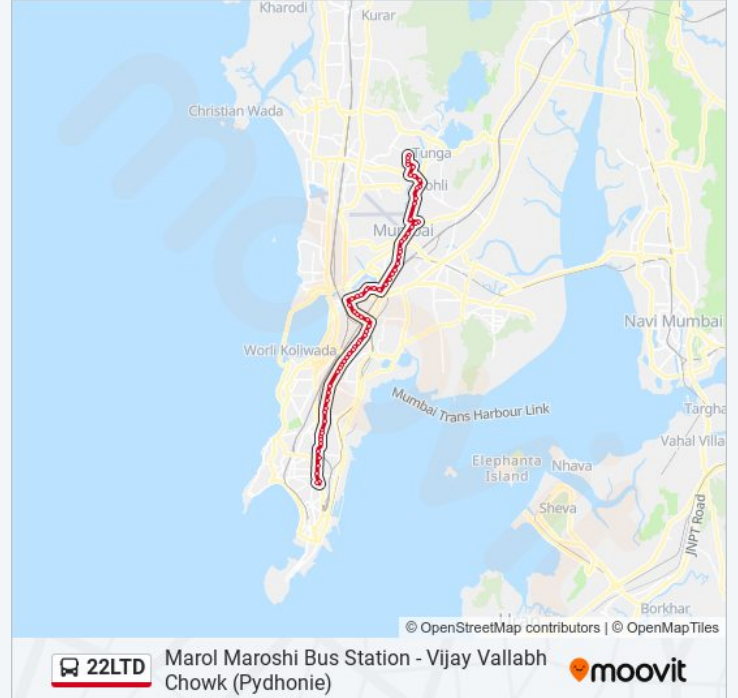

Kurla Depot

Anjanabai Magar Chowk / Late Sainik
Ramchandra Dhondu Surve Chowk

Anjanabai Magar Chowk

Gol Building (Kurla W)

Kurla Post Office

Rajmata Ahilyabai Holkar Udyan / Kurla Lions
Udyan

Chunabhatti Phatak

Kurla Level Crossing

Maharashtra Weighing Scale

Naik Nagar

Maharashtra Nature Park / P.M.G.P. Colony

Dharavi Depot

Dharavi Depot

Dharavi Koliwada

Dharavi T Junction / Tapase Chowk

Dharavi Flyover / Mahim Flyover

Mahim Phatak

Shahu Nagar (Dharavi)

Matunga Labour Camp

Kumbharwada (Dharavi)

Tilak Hospital

Gandhi Market Matunga

Matunga Police Station

Maheshwari Udyan (Kings Circle)

Maheshwari Udyan

Kapole Niwas / J.N. Varma Chowk

Ruia College

Ruia College

Khodadad Circle (Dadar T.T.)

Khodadad Circle (Dadar T.T.)

Dadar Post Office

Chitra Cinema