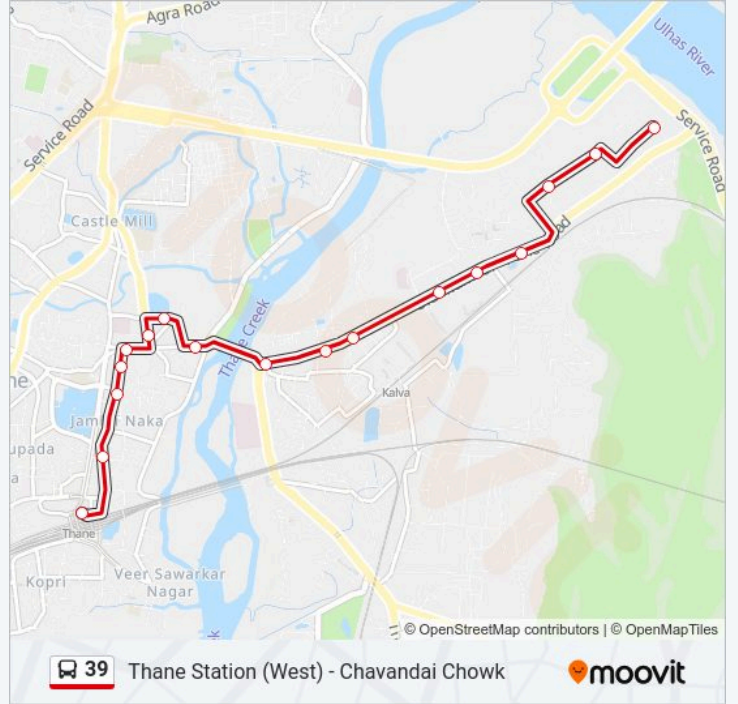

Use the Moovit App to find the closest 39 bus station near you and find out when is the next 39 bus arriving.

Direction: Chavandai Chowk

15 stops

[VIEW LINE SCHEDULE](#)

Thane Station (W)
Talav Pali
Court Naka
Thane Civil Hospital
R.T.O Office (Thane)
Court Naka (Kanhaji Angre Chowk)
Kalwa Naka
Manisha Nagar
Sahyadri Society
Dattawadi Khare Gaon
Khare Gaon Naka
Premnagar
Viraj Tower
Chavandai Residency
Chavandai Chowk

39 bus Info

Direction: Chavandai Chowk

Stops: 15

Trip Duration: 18 min

Line Summary:

Direction: Thane Station (West)

17 stops

[VIEW LINE SCHEDULE](#)

39 bus Time Schedule

Thane Station (West) Route Timetable:

| | |
|-----------|---------------|
| Sunday | 07:20 - 20:50 |
| Monday | 07:20 - 20:50 |
| Tuesday | 07:20 - 20:50 |
| Wednesday | 07:20 - 20:50 |
| Thursday | 07:20 - 20:50 |
| Friday | 07:20 - 20:50 |
| Saturday | 07:20 - 20:50 |

39 bus Info

Direction: Thane Station (West)

Stops: 17

Trip Duration: 18 min

Line Summary:

39 bus time schedules and route maps are available in an offline PDF at moovitapp.com. Use the Moovit App to see live bus times, train schedule or subway schedule, and step-by-step directions for all public transit in Mumbai.