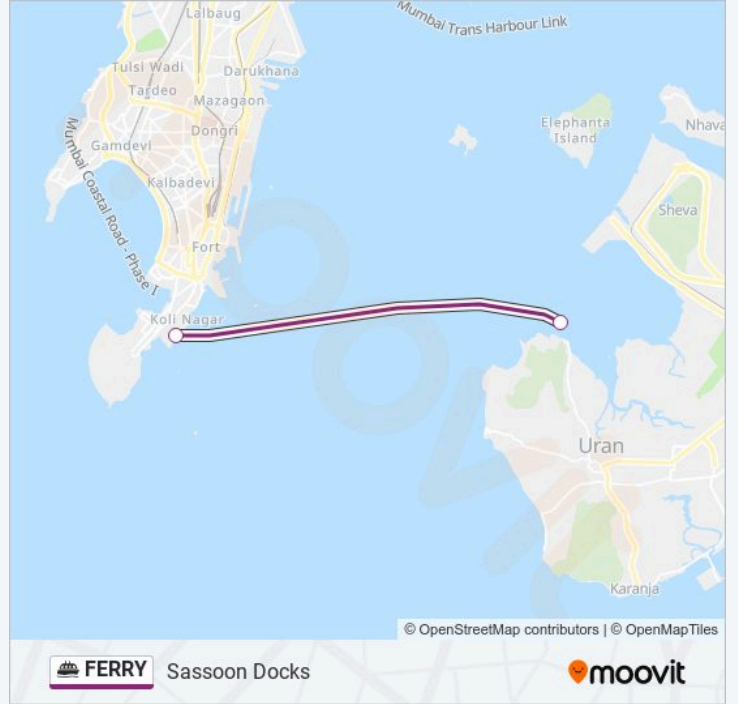

FERRY ferry time schedules and route maps are available in an offline PDF at moovitapp.com. Use the Moovit App to see live bus times, train schedule or subway schedule, and step-by-step directions for all public transit in Mumbai.

© 2024 Moovit - All Rights Reserved