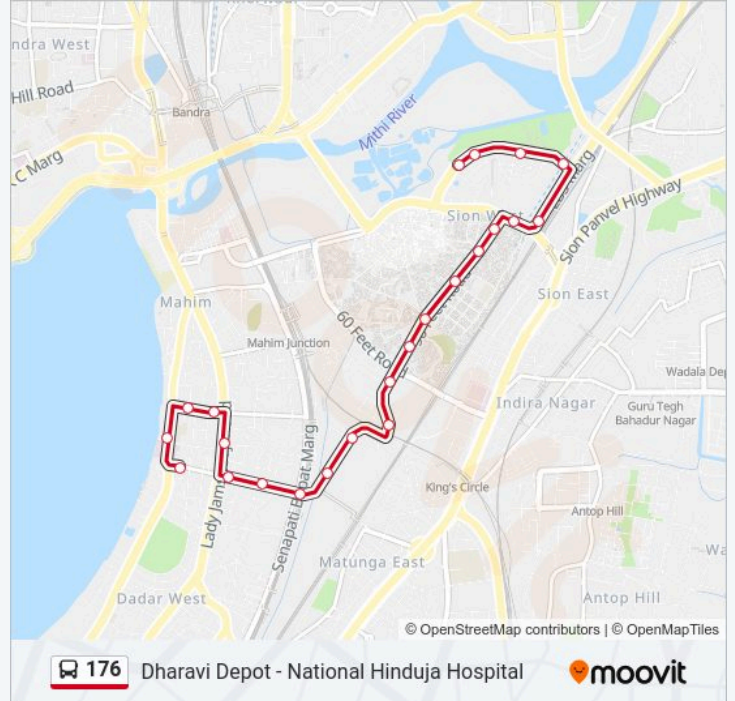

 176

Dharavi Depot - National Hinduja Hospital

Get The App

The 176 bus line (Dharavi Depot - National Hinduja Hospital) has 2 routes. For regular weekdays, their operation hours are:

(1) Dharavi Depot: 10:25 - 22:35(2) National Hinduja Hospital: 09:45 - 22:10

Use the Moovit App to find the closest 176 bus station near you and find out when is the next 176 bus arriving.

Direction: Dharavi Depot

23 stops

[VIEW LINE SCHEDULE](#)

National Hinduja Hospital

Hinduja Hospital

Sion Railway Station

Naik Nagar

Maharashtra Nature Park / P.M.G.P. Colony

176 bus Time Schedule

Dharavi Depot Route Timetable:

Sunday	10:25 - 22:35
Monday	10:25 - 22:35
Tuesday	10:25 - 22:35
Wednesday	10:25 - 22:35
Thursday	10:25 - 22:35
Friday	10:25 - 22:35
Saturday	10:25 - 22:35

176 bus Info

Direction: Dharavi Depot

Stops: 23

Trip Duration: 15 min

Line Summary:

Dharavi Depot

Dharavi Depot

Direction: National Hinduja Hospital