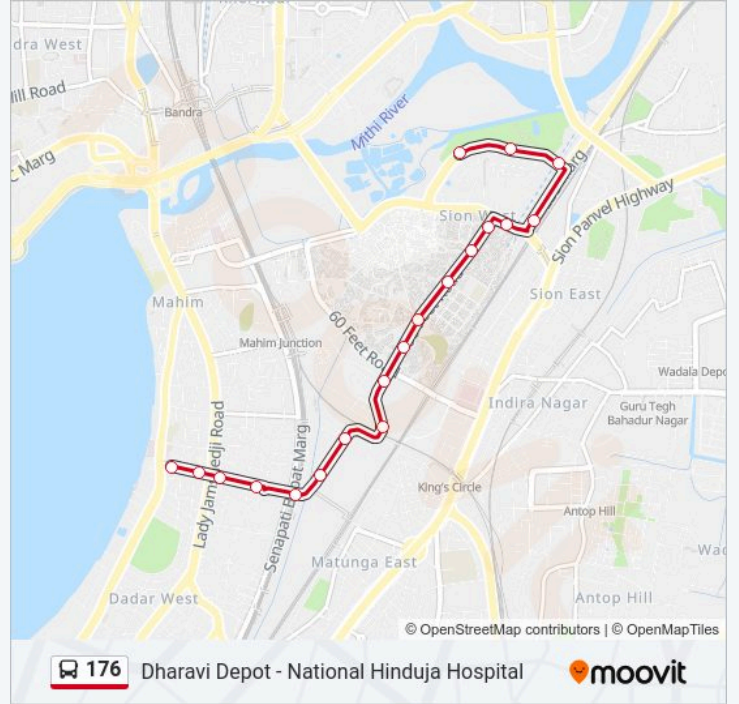

 176

Dharavi Depot - National Hinduja Hospital

Get The App

The 176 bus line (Dharavi Depot - National Hinduja Hospital) has 2 routes. For regular weekdays, their operation hours are:

(1) Dharavi Depot: 10:25 - 22:35(2) National Hinduja Hospital: 09:45 - 22:10

Use the Moovit App to find the closest 176 bus station near you and find out when is the next 176 bus arriving.

Direction: Dharavi Depot

23 stops

[VIEW LINE SCHEDULE](#)

National Hinduja Hospital

Hinduja Hospital

176 bus Info

Direction: Dharavi Depot

Stops: 23

Trip Duration: 15 min

Line Summary:

Dharavi Depot

Dharavi Depot

Direction: National Hinduja Hospital

176 bus Info

Direction: National Hinduja Hospital

Stops: 19

Trip Duration: 13 min

Line Summary:

National Hinduja Hospital

176 bus time schedules and route maps are available in an offline PDF at moovitapp.com. Use the Moovit App to see live bus times, train schedule or subway schedule, and step-by-step directions for all public transit in Mumbai.