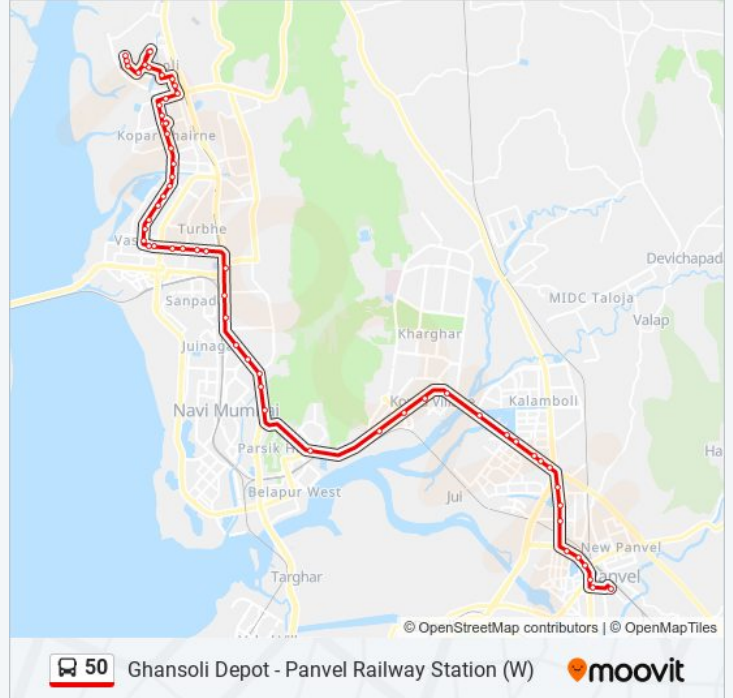

Bonkode Gaon / Kalash Udyan

O.E.S.International School (Mega Mart)

Kopari Naka Sector 29

Juhu Village Sector 14

Mahatma Gandhi Complex (Juhu Nagar)

Navi Mumbai Bank (Vashi Sector 10-15)

Juhu Nagar Market (Vashi Sector 9-16)

Vashi Bus Station Corner

Vashi Bus Station

Saint Lawrence High School (Vashi)

Kanda Batata Market

A.P.M.C.Market (Vashi)

I.C.L School (Vashi)

Turbhe Railway Bridge

Turbhe Naka (Janta Market)

Sanpada Police Station

Juinagar Station (Herdilla Co.)

Shirvane Village

Nerul Naka

Dr D.Y Patil Stadium (Nerul)

S.B.I Colony / Tata Press

Uran Phata

C.B.D Belapur Highway / Konkan Bhavan

Kharghar Railway Station / Belpada Gaon

Hiranandani Highway Kharghar

Kopra Gaon

Spageti Gharkul

Taloja Phata

Kamothe Phata

Kamothe Highway

Kalamboli Colony

Expressway Mcdonald's

Kalamboli Chowk (M.G.M.Hospital)