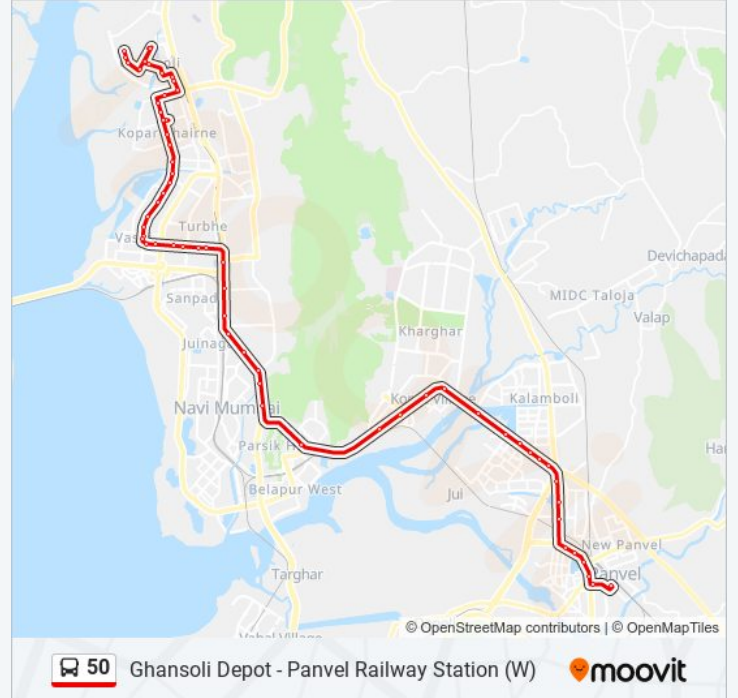

S.B.I Colony / Tata Press

Dr D.Y Patil Stadium (Nerul)

Nerul Naka

Shirvane Village

Juinagar Station (Herdilla Co.)

Sanpada Police Station

Turbhe Naka (Janta Market)

Turbhe Railway Bridge

I.C.L School (Vashi)

A.P.M.C.Market (Vashi)

Kanda Batata Market

Saint Lawrence High School (Vashi)

Vashi Bus Station

Vashi Bus Station

Vashi Bus Station Corner

Juhu Nagar Market (Vashi Sector 9-16)

Navi Mumbai Bank (Vashi Sector 10-15)

Mahatma Gandhi Complex (Juhu Nagar)

Juhu Village Sector 14

Kopari Naka Sector 29

O.E.S.International School (Mega Mart)

Bonkode Gaon / Kalash Udyan

R.F.Naik School

Shubham Palace

Koparkhairane Bus Station

Koparkhairane Bus Station

Ranjan Devi Chowk

Kopar Khairane Sector 2/20

Terna Engineering College

Terna College (Pool)

Ghansoli Dargah

Ghansoli Railway Station (W)

Panchavati