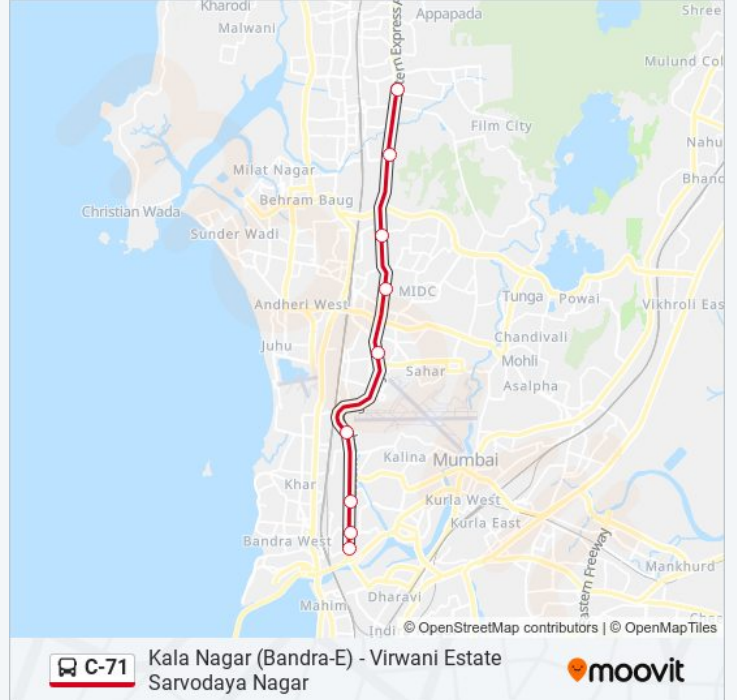

Use the Moovit App to find the closest C-71 bus station near you and find out when is the next C-71 bus arriving.

Direction: Kala Nagar (Bandra-E)

9 stops

[VIEW LINE SCHEDULE](#)

Virwani Estate / Sarvodaya Nagar

Vanrai / Mhada Colony

Ismail Yusuf College

Gundavali

Hanuman Road (Vile Parle-E)

New Agripada

Cardinal Gracias School / Teachers Colony

Kherwadi Junction

Kalanagar (Bandra-E)

C-71 bus Info**Direction:** Kala Nagar (Bandra-E)**Stops:** 9**Trip Duration:** 22 min**Line Summary:**

Direction: Virwani Estate Sarvodaya Nagar

9 stops

[VIEW LINE SCHEDULE](#)

- Kalanagar (Bandra-E)
- Kherwadi Junction
- Cardinal Gracias School / Teachers Colony
- New Agripada
- Hanuman Road (Vile Parle-E)
- Gundavali
- Ismail Yusuf College
- Vanrai / Mhada Colony
- Virwani Estate / Sarvodaya Nagar