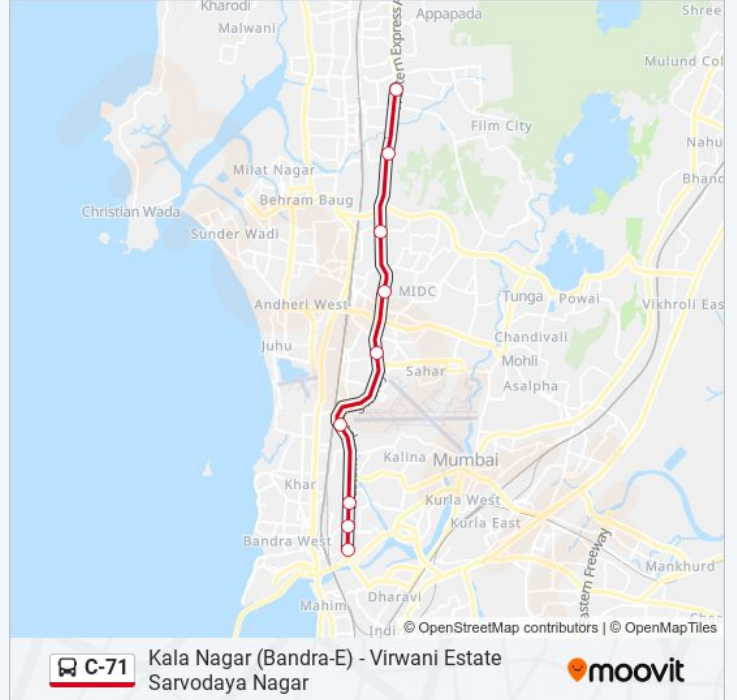

The C-71 bus line (Kala Nagar (Bandra-E) - Virwani Estate Sarvodaya Nagar) has 2 routes. For regular weekdays, their operation hours are:

(1) Kala Nagar (Bandra-E): 09:14 - 09:38(2) Virwani Estate Sarvodaya Nagar: 08:24 - 15:01

Use the Moovit App to find the closest C-71 bus station near you and find out when is the next C-71 bus arriving.

Direction: Kala Nagar (Bandra-E)

9 stops

[VIEW LINE SCHEDULE](#)

Virwani Estate / Sarvodaya Nagar

C-71 bus Info**Direction:** Kala Nagar (Bandra-E)**Stops:** 9**Trip Duration:** 22 min**Line Summary:**

Direction: Virwani Estate Sarvodaya Nagar

9 stops

[VIEW LINE SCHEDULE](#)

- Kalanagar (Bandra-E)
- Kherwadi Junction
- Cardinal Gracias School / Teachers Colony
- New Agripada
- Hanuman Road (Vile Parle-E)
- Gundavali
- Ismail Yusuf College
- Vanrai / Mhada Colony
- Virwani Estate / Sarvodaya Nagar

C-71 bus Info

Direction: Virwani Estate Sarvodaya Nagar

Stops: 9

Trip Duration: 17 min

Line Summary:

C-71 bus time schedules and route maps are available in an offline PDF at moovitapp.com. Use the [Moovit App](#) to see live bus times, train schedule or subway schedule, and step-by-step directions for all public transit in Mumbai.