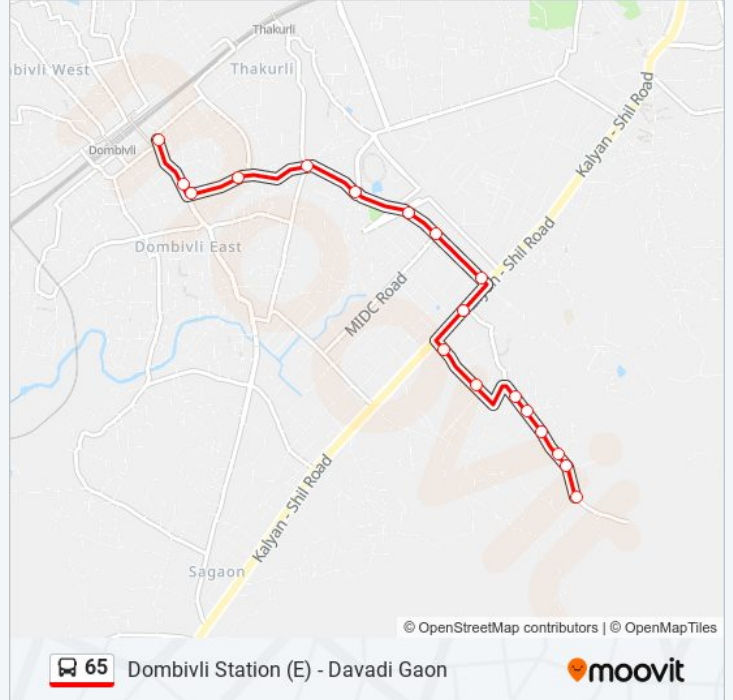

 65

Dombivli Station (E) - Davadi Gaon

Get The App

The 65 bus line (Dombivli Station (E) - Davadi Gaon) has 2 routes. For regular weekdays, their operation hours are:
(1) Davadi Gaon: 06:30 - 22:30(2) Dombivali Station (E): 06:00 - 22:00
Use the Moovit App to find the closest 65 bus station near you and find out when is the next 65 bus arriving.

Direction: Davadi Gaon

18 stops

[VIEW LINE SCHEDULE](#)

Dombivali Railway Station (E)
Shivaji Chowk
Chaar Phata (Nmmt)
Parasmani Chowk (Tilak Chowk)
Shelar Naka
Aajde Gaon (Gharda Circle)
Pendharkar College
Milap Nagar Corner
Vicco Naka
Dawadi Naka
Venkateshwara Petrol Pump
Regency Residency
Ram Mandir
R.T.P.School
Samarth Nagar Dawadi
Datta Mandir
Zilla Parishad High School
Davadi Gaon

65 bus Time Schedule

Davadi Gaon Route Timetable:

Sunday	06:30 - 22:30
Monday	06:30 - 22:30
Tuesday	06:30 - 22:30
Wednesday	06:30 - 22:30
Thursday	06:30 - 22:30
Friday	06:30 - 22:30
Saturday	06:30 - 22:30

65 bus Info

Direction: Davadi Gaon

Stops: 18

Trip Duration: 16 min

Line Summary:

Direction: Dombivli Station (E)

18 stops

[VIEW LINE SCHEDULE](#)