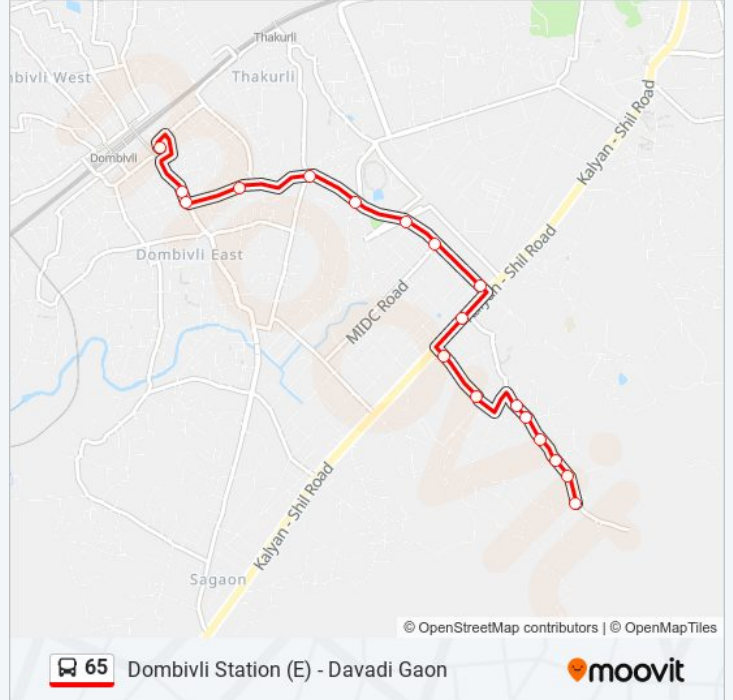

 65

Dombivli Station (E) - Davadi Gaon

Get The App

The 65 bus line (Dombivli Station (E) - Davadi Gaon) has 2 routes. For regular weekdays, their operation hours are:
(1) Davadi Gaon: 06:30 - 22:30(2) Dombivali Station (E): 06:00 - 22:00
Use the Moovit App to find the closest 65 bus station near you and find out when is the next 65 bus arriving.

65 bus Info

Direction: Davadi Gaon

Stops: 18

Trip Duration: 16 min

Line Summary:

Direction: Dombivli Station (E)

18 stops

[VIEW LINE SCHEDULE](#)

65 bus Time Schedule

Dombivli Station (E) Route Timetable:

Sunday	06:00 - 22:00
Monday	06:00 - 22:00
Tuesday	06:00 - 22:00
Wednesday	06:00 - 22:00
Thursday	06:00 - 22:00
Friday	06:00 - 22:00
Saturday	06:00 - 22:00

65 bus Info

Direction: Dombivli Station (E)

Stops: 18

Trip Duration: 16 min

Line Summary:

65 bus time schedules and route maps are available in an offline PDF at moovitapp.com. Use the [Moovit App](#) to see live bus times, train schedule or subway schedule, and step-by-step directions for all public transit in Mumbai.