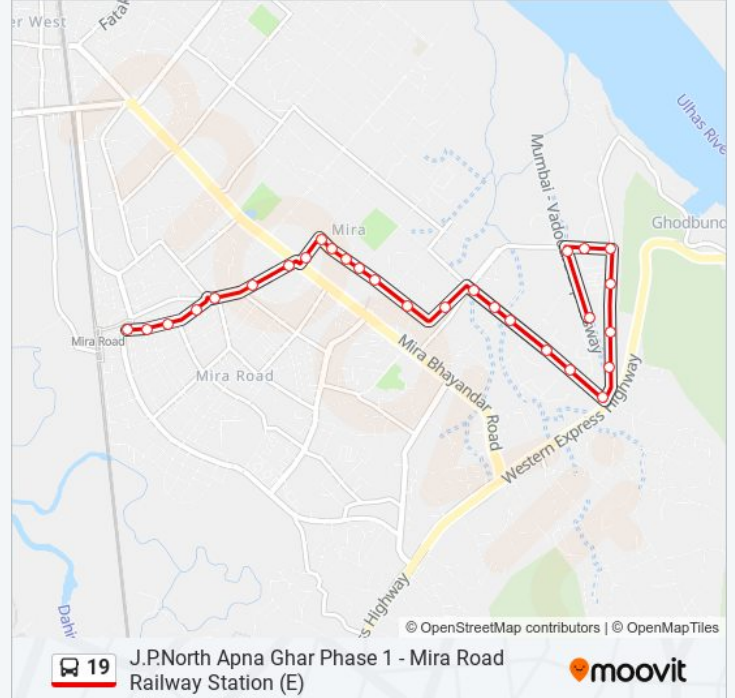

Direction: J.P.North Apna Ghar Phase 1

28 stops

[VIEW LINE SCHEDULE](#)

- Mira Road Station (E)
- Mira Road Railway Station (E)
- Shantinagar Sector 4
- A.H.School
- Sheetal Garden
- Holy Cross Convent School
- S.K.Stone
- Poonam Shruti Latiff Park
- G.S.B.Bank
- Solitaire
- Unique Heights
- S.V.Hall
- Surbhi Complex
- Vedant International School
- G.C.C.Hotel & Club
- Shanti Vidyanagari Chowk
- Gaurav Valley
- J.P.Garden City
- Apna Ghar
- J.P.Infrastructure
- Saknay Mandir

19 bus Info

Direction: J.P.North Apna Ghar Phase 1

Stops: 28

Trip Duration: 17 min

Line Summary:

Punjab Dairy

Hari Bhakti Dovel

Ghodbunder Depot

Chinchaba Devi Mandir

Sealmatic India Ltd

Adani Power House

J.P.North Apna Ghar Phase 1

Direction: Mira Road Railway Station (E)

28 stops

[VIEW LINE SCHEDULE](#)

J.P.North Apna Ghar Phase 1