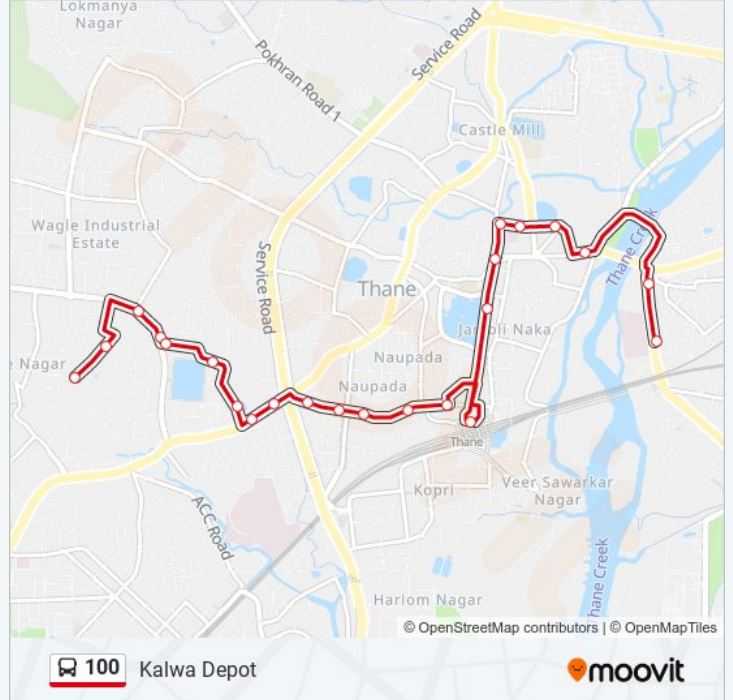

 100

Kalwa Depot

Get The App

The 100 bus line (Kalwa Depot) has 2 routes. For regular weekdays, their operation hours are:

(1) Kalwa Depot: 06:20 - 19:45(2) Kisan Nagar: 07:05 - 20:30

Use the Moovit App to find the closest 100 bus station near you and find out when is the next 100 bus arriving.

Direction: Kalwa Depot

22 stops

[VIEW LINE SCHEDULE](#)

Kisan Nagar
Balsara Company
Road Number 16
Passport Office Thane
M.I.D.C.Corner
Shivam Society Thane
Thane Club
Johnson Company
Marathon Chowk (Teen Hath Naka)
Marathon Chowk Income Tax Office
Malhar Cinema
Ice Factory
A.K. Joshi Vidyalaya
Gaondevi
Thane Station (West)
Talav Pali
Court Naka
Thane Civil Hospital
R.T.O Office (Thane)
Court Naka (Kanhaji Angre Chowk)
Kalwa Naka
Kalwa Depot

100 bus Time Schedule

Kalwa Depot Route Timetable:

Sunday	06:20 - 19:45
Monday	06:20 - 19:45
Tuesday	06:20 - 19:45
Wednesday	06:20 - 19:45
Thursday	06:20 - 19:45
Friday	06:20 - 19:45
Saturday	06:20 - 19:45

100 bus Info

Direction: Kalwa Depot

Stops: 22

Trip Duration: 17 min

Line Summary:

Direction: Kisan Nagar

24 stops

[VIEW LINE SCHEDULE](#)