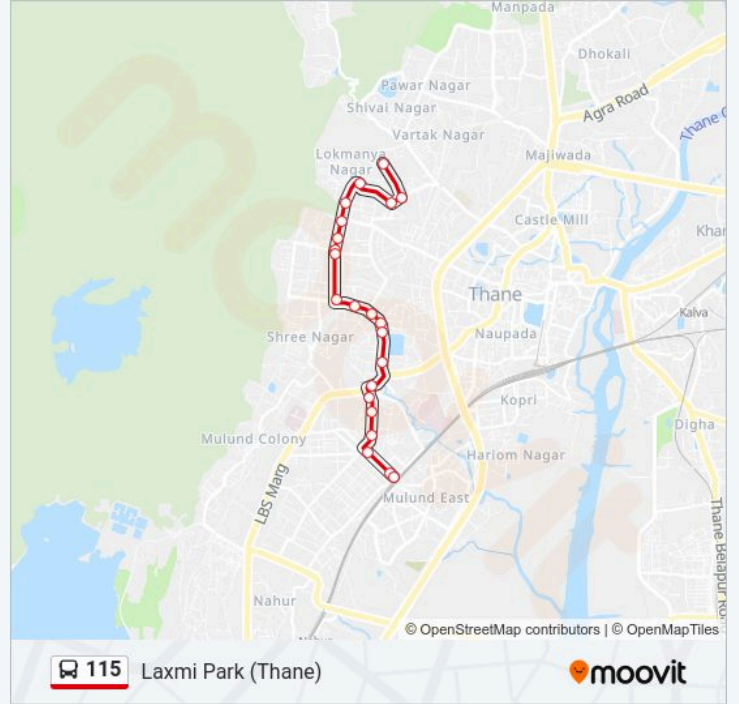

Use the Moovit App to find the closest 115 bus station near you and find out when is the next 115 bus arriving.

Direction: Laxmi Park (Thane)

22 stops

[VIEW LINE SCHEDULE](#)

Mulund Railway Station (W)
Mulund Railway Station (W)
Dhanvantari Hospital
Sonapur (Mulund-W)
Municipal School
Maharana Pratap Chowk (Mulund Check Naka-W)
Maharana Pratap Chowk (Mulund Check Naka W)
Automatic Company
M.I.D.C.
Passport Office Thane
Road Number 16
Telephone Exchange (Wagale)
Wagale Circle
Annabhau Sathe Chowk (Thane) / Sathe Nagar
Annabhau Sathe Chowk (Thane) / Sathe Nagar
Dnyan Sarita (Thane)
Indira Nagar (Thane)
Dnyanoday Vidyalaya
Lokmanya Nagar
Aai Mata Mandir Chowk
Runwal Plaza

115 bus Info

Direction: Laxmi Park (Thane)

Stops: 22

Trip Duration: 18 min

Line Summary:

Laxmi Park (Thane)

Direction: Mulund Railway Station (West)

22 stops

[VIEW LINE SCHEDULE](#)

Laxmi Park (Thane)

Runwal Plaza

Aai Mata Mandir Chowk

Lokmanya Nagar

Dnyanoday Vidyalaya

Indira Nagar (Thane)

Dnyan Sarita (Thane)

115 bus Info

Direction: Mulund Railway Station (West)

Stops: 22

Trip Duration: 20 min

Line Summary:

Sonapur (Mulund-W)

Maharishi Arvind Chowk

Mulund Railway Station (W)