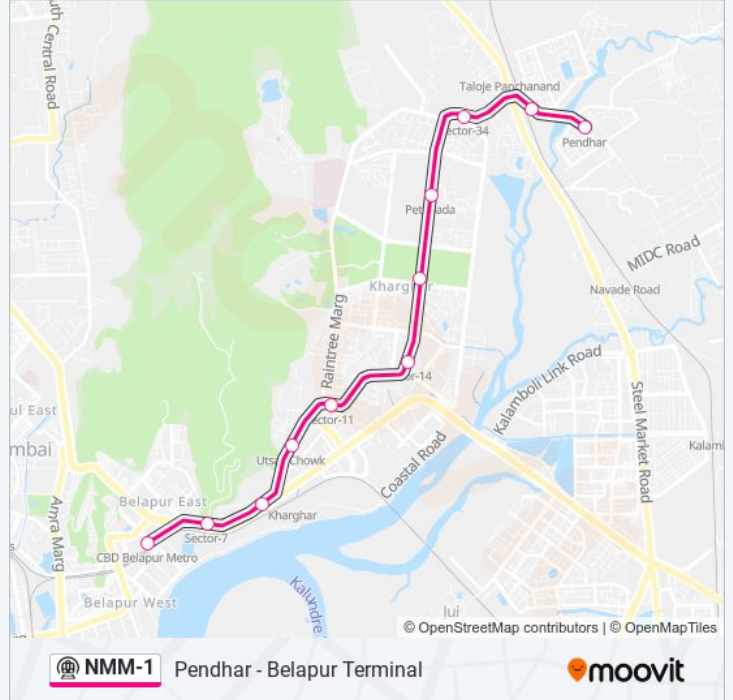

## Pendhar - Belapur Terminal

[Get The App](#)

The NMM-1 metro line (Pendhar - Belapur Terminal) has 2 routes. For regular weekdays, their operation hours are: (1) Belapur Terminal: 06:00 - 22:00(2) Pendhar: 06:00 - 22:00  
Use the Moovit App to find the closest NMM-1 metro station near you and find out when is the next NMM-1 metro arriving.

**Direction: Belapur Terminal**

11 stops

[VIEW LINE SCHEDULE](#)

Pendhar  
Pethali-Taloja  
Amandoot  
Pethpada  
Central Park  
Kharghar Village  
Kendriya Vihar  
Utsav Chowk  
Belpada  
R.B.I.Colony  
Belapur Terminal

**NMM-1 metro Time Schedule**

Belapur Terminal Route Timetable:

Sunday	06:00 - 22:00
Monday	06:00 - 22:00
Tuesday	06:00 - 22:00
Wednesday	06:00 - 22:00
Thursday	06:00 - 22:00
Friday	06:00 - 22:00
Saturday	06:00 - 22:00

**NMM-1 metro Info****Direction:** Belapur Terminal**Stops:** 11**Trip Duration:** 27 min**Line Summary:**

**Direction: Pendhar**

11 stops

[VIEW LINE SCHEDULE](#)

- Belapur Terminal
- R.B.I.Colony
- Belpada
- Utsav Chowk
- Kendriya Vihar
- Kharghar Village
- Central Park
- Pethpada
- Amandoot
- Pethali-Taloja
- Pendhar