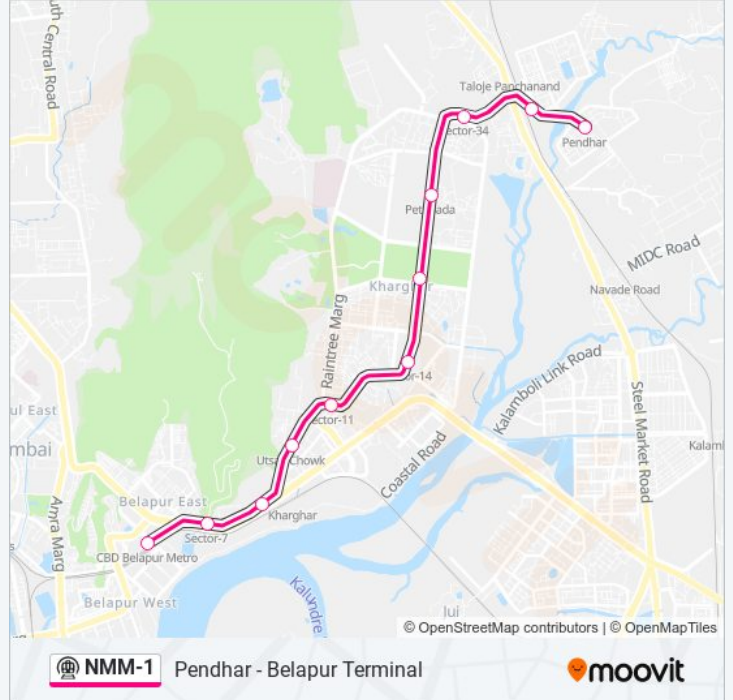

**Direction: Belapur Terminal**

11 stops

[VIEW LINE SCHEDULE](#)

Pendhar  
Pethali-Taloja  
Amandoot  
Pethpada  
Central Park  
Kharghar Village  
Kendriya Vihar  
Utsav Chowk  
Belpada  
R.B.I.Colony  
Belapur Terminal

**NMM-1 metro Info****Direction:** Belapur Terminal**Stops:** 11**Trip Duration:** 27 min**Line Summary:**

**Direction: Pendhar**

11 stops

[VIEW LINE SCHEDULE](#)

- Belapur Terminal
- R.B.I.Colony
- Belpada
- Utsav Chowk
- Kendriya Vihar
- Kharghar Village
- Central Park
- Pethpada
- Amandoot
- Pethali-Taloja
- Pendhar

**NMM-1 metro Time Schedule**

Pendhar Route Timetable:

Sunday	06:00 - 22:00
Monday	06:00 - 22:00
Tuesday	06:00 - 22:00
Wednesday	06:00 - 22:00
Thursday	06:00 - 22:00
Friday	06:00 - 22:00
Saturday	06:00 - 22:00

**NMM-1 metro Info**

**Direction:** Pendhar

**Stops:** 11

**Trip Duration:** 26 min

**Line Summary:**

NMM-1 metro time schedules and route maps are available in an offline PDF at [moovitapp.com](https://moovitapp.com). Use the [Moovit App](#) to see live bus times, train schedule or subway schedule, and step-by-step directions for all public transit in Mumbai.