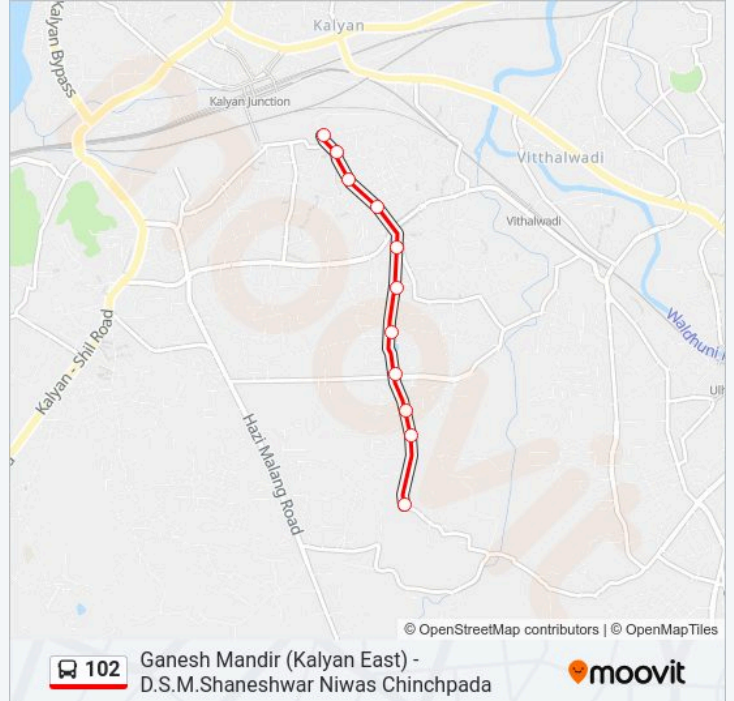

Sunday	06:05 - 21:10
Monday	06:05 - 21:10
Tuesday	06:05 - 21:10
Wednesday	06:05 - 21:10
Thursday	06:05 - 21:10
Friday	06:05 - 21:10
Saturday	06:05 - 21:10

102 bus Info

Direction: D.S.M.Shaneshwar Niwas Chinchpada

Stops: 11

Trip Duration: 9 min

Line Summary:

Direction: Ganesh Mandir (Kalyan East)

11 stops

[VIEW LINE SCHEDULE](#)

D.S.M. Shaneshwar Niwas Chinchpada

Aaidevi Chowk (Chinchpada)