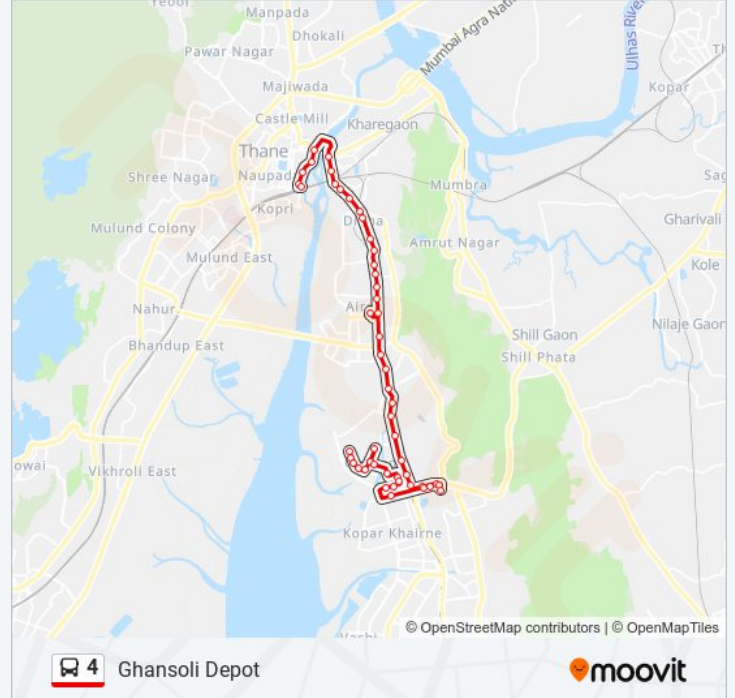

Rabale Naka

Rabale Railway Station

Gothivali Village / Telephone Exchange

Talavali Naka / Nocil Company

Ghansoli Naka

Standard Alkali Company

Ghansoli Railway Station

Mahape Naka

Helan Kelar Society

M.B.P.Mahape (Millennium Business Park)

M.B.P.Mahape (Millennium Business Park)

M.B.P.Mahape (Millennium Business Park)

Mahape

Helan Kelar Institute

Terna Engineering College

Sant Rajinder Singh Ashram

Navi Mumbai Co.Op.Bank

Ghansoli Dargah

Ghansoli Railway Station (W)

Panchavati

Siddheshwar Society

Rajiv Gandhi College

Ghansoli Gharonda (Towards Ghansoli Depot)

Rajiv Gandhi College

Bhoomi Oscar Chowk

Megh Malhar Society (Sector 10)

Cloud 36 Society

Atlantis Society

Ghansoli Depot

4 bus time schedules and route maps are available in an offline PDF at moovitapp.com. Use the [Moovit App](https://moovitapp.com) to see live bus times, train schedule or subway schedule, and step-by-step directions for all public transit in Mumbai.

Check Live Arrival Times